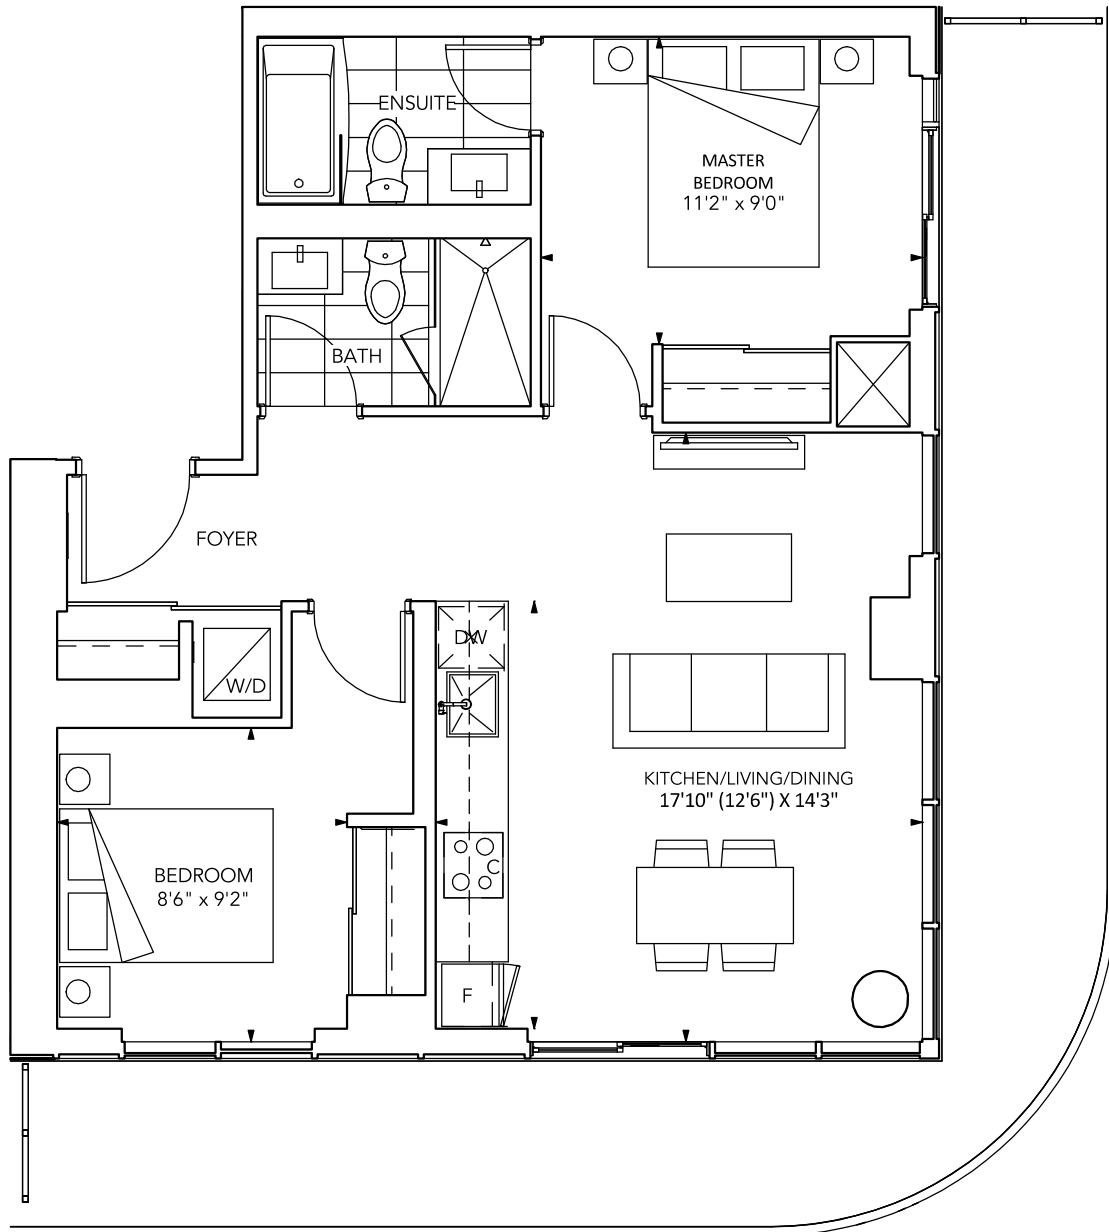

SHANGHAI 738

Two Bedroom, Two Bath

Interior: 738 sq.ft. | Exterior: 284 sq.ft.

Total: 1022 sq.ft.

GRAND

FESTIVAL
South VMC

Floor 6 | Tower C

*Prices, sizes and specifications subject to change without notice. E.&O.E. The dimensions shown of this plan are approximate and subject to normal construction variances. Actual useable floor space within the unit may vary from any stated floor areas or dimensions on this plan. Furniture is displayed for illustration purposes only and does not necessarily reflect the electrical plan for the suite. Suites are sold unfurnished. For more information on the method used for calculating the floor area of any unit, reference should be made to Builder Bulletin No. 22 published by Tarion.