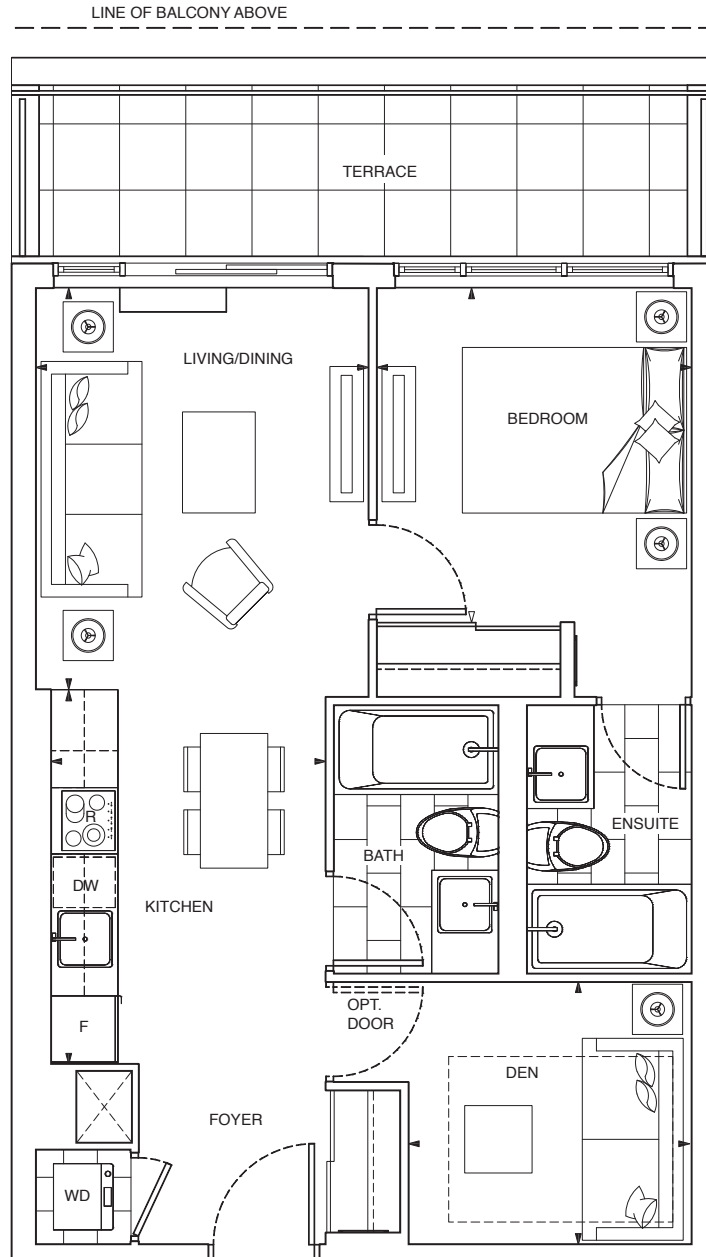

**SHELDRAKE (WITH TERRACE)**  
 1 BEDROOM + DEN  
 599 sq.ft.

LOWER TOWER

menkes.com

Prices and specifications subject to change without notice. E.&O.E. The dimensions shown on this plan are approximate only. Actual useable floor space within the unit may vary from any stated floor areas or dimensions on this plan. For more information on the method used for calculating the floor area of any unit, reference should be made to Builder Bulletin No. 22 published by Tarion.