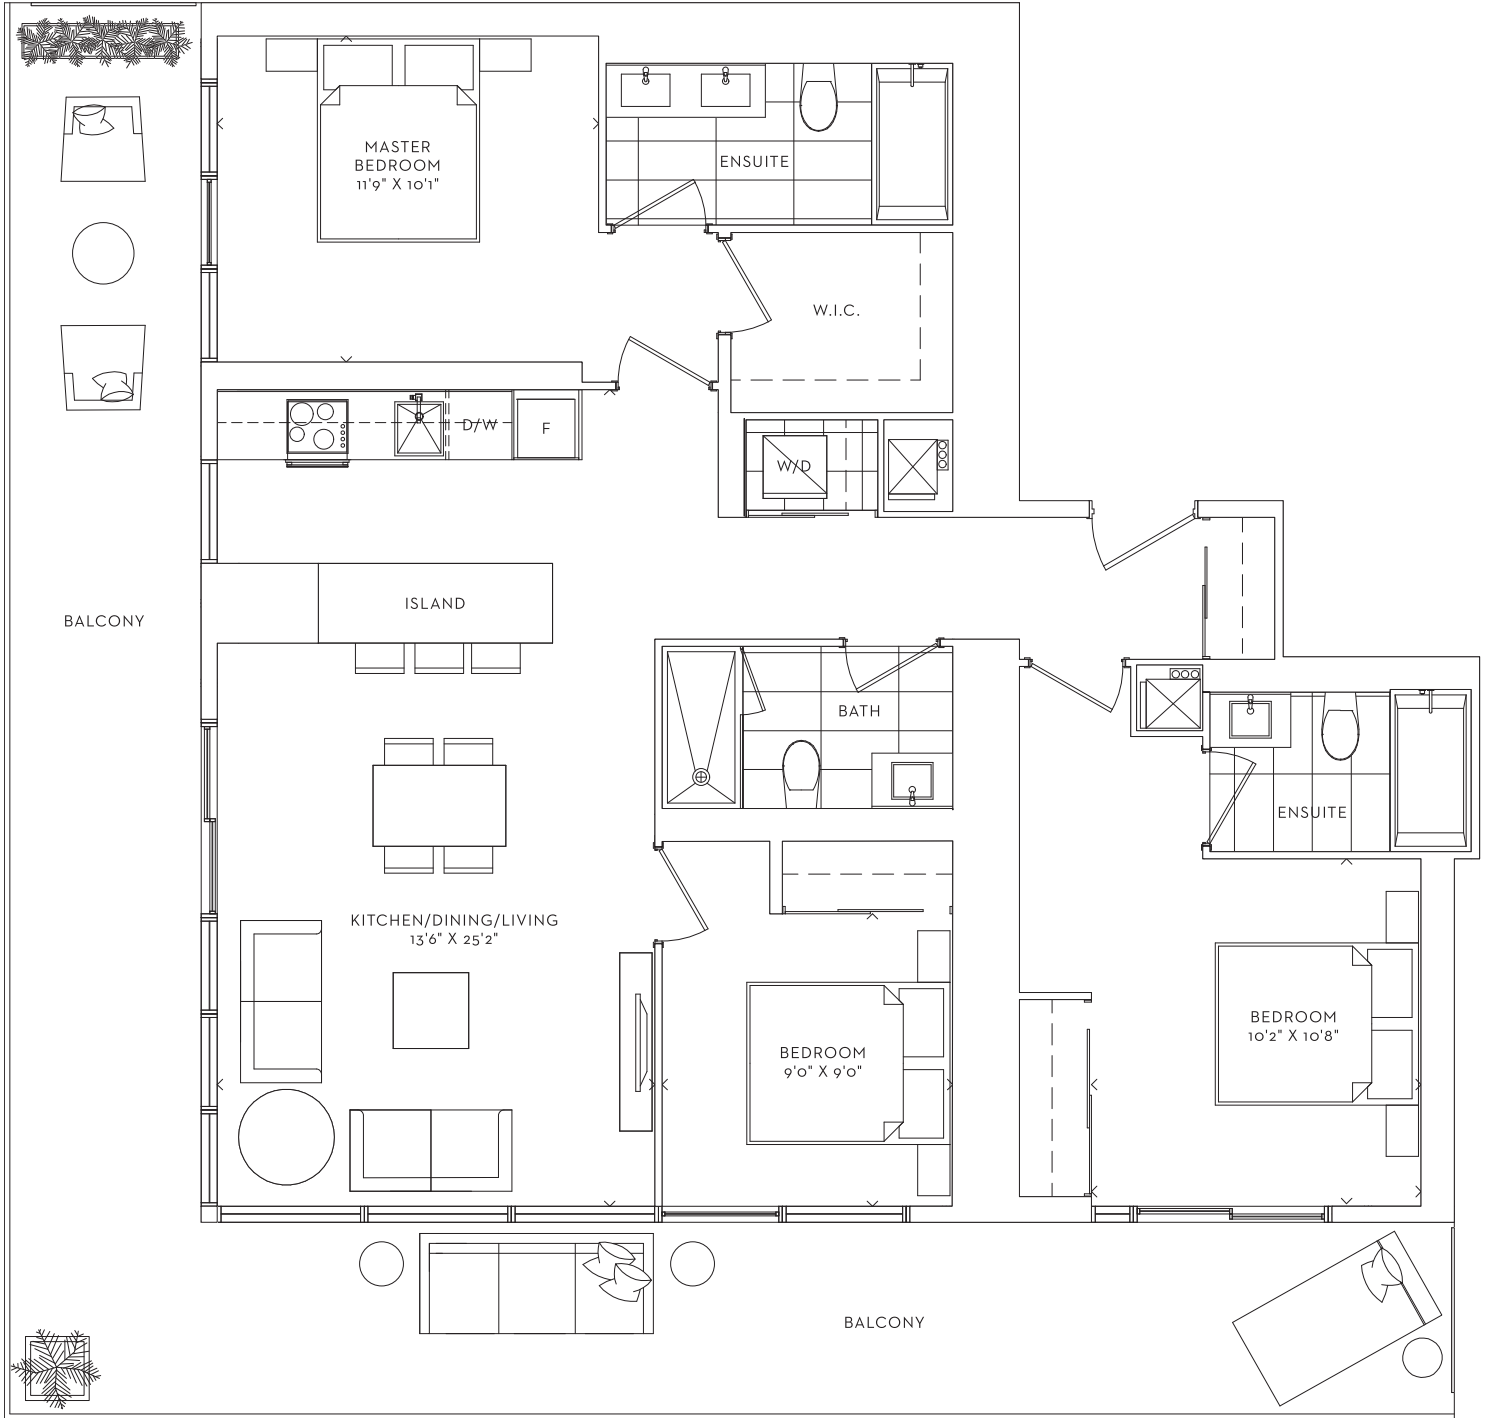

PIER
THREE BEDROOM
INTERIOR 1,211 SF
BALCONY 442 SF
TOTAL 1,653 SF

FLOORS 50-75

*Prices, sizes and specifications subject to change without notice. E.&O.E. The dimensions shown of this plan are approximate and subject to normal construction variances. Actual useable floor space within the unit may vary from any stated floor areas or dimensions on this plan. Furniture is displayed for illustration purposes only and does not necessarily reflect the electrical plan for the suite. Suites are sold unfurnished. For more information on the method used for calculating the floor area of any unit, reference should be made to Builder Bulletin No. 22 published by Tarion.