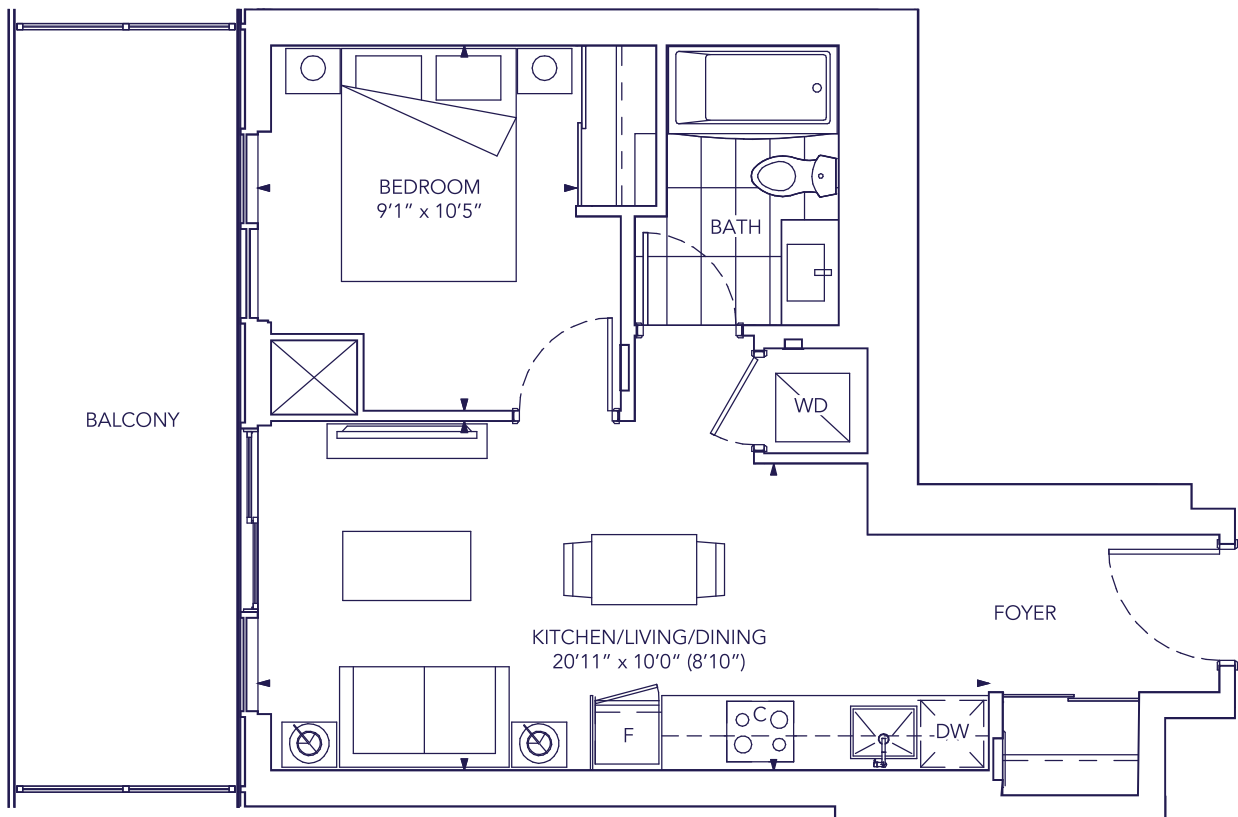

Milan501

One Bedroom, One Bath

Interior: 501 sq.ft.

Exterior: 143 sq.ft.

Total: 644 sq.ft.

Floors 5-6 | Tower B

*Prices, sizes and specifications subject to change without notice. E.&O.E. The dimensions shown of this plan are approximate and subject to normal construction variances. Actual useable floor space within the unit may vary from any stated floor areas or dimensions on this plan. Furniture is displayed for illustration purposes only and does not necessarily reflect the electrical plan for the suite. Suites are sold unfurnished. For more information on the method used for calculating the floor area of any unit, reference should be made to Builder Bulletin No. 22 published by Tarion.