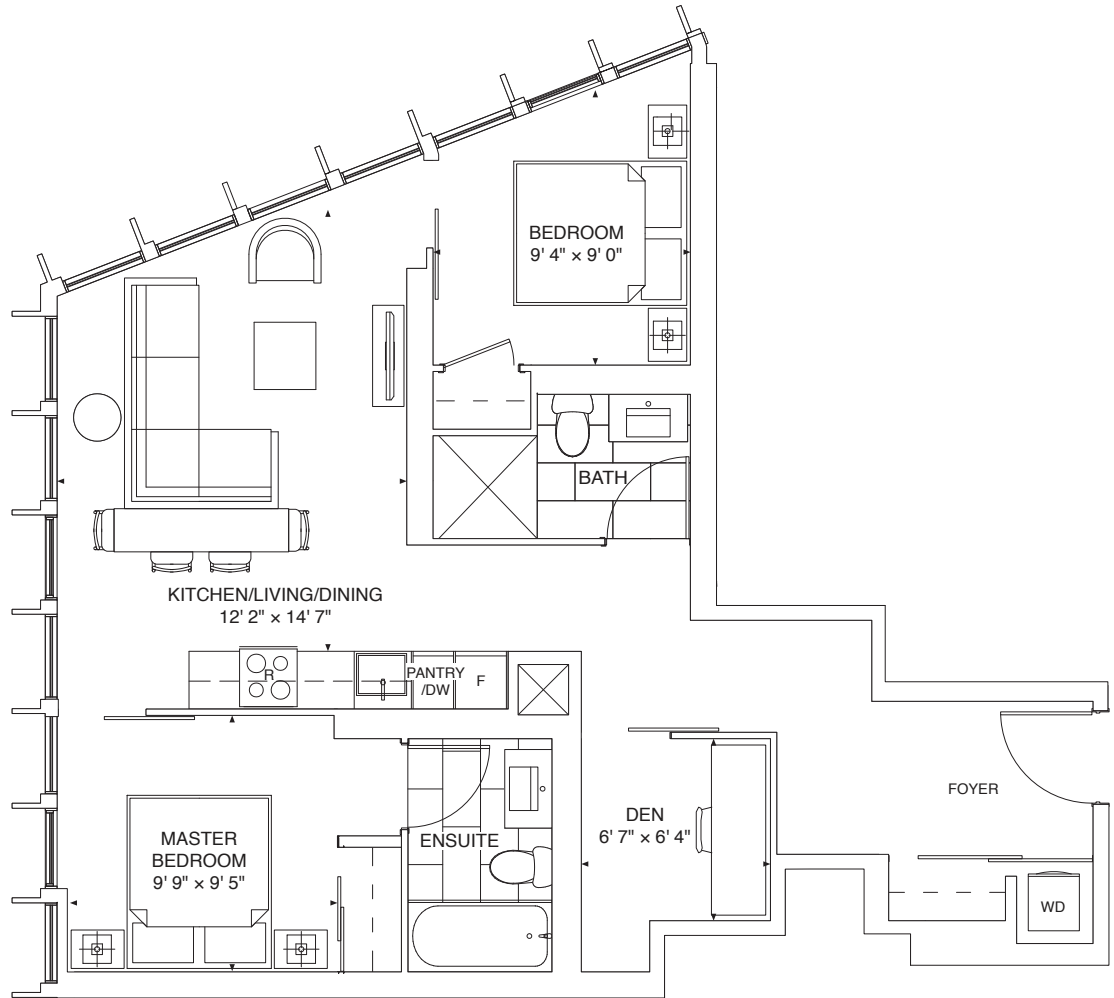

FLEUR

CHURCH × SHUTER

LILAC

782 sq.ft.

2 BEDROOM + DEN

FLOORS 15-27

FLOORS 28-31

*Prices, sizes and specifications subject to change without notice. E.&O.E. The dimensions shown of this plan are approximate and subject to normal construction variances. Actual useable floor space within the unit may vary from any stated floor areas or dimensions on this plan. Furniture is displayed for illustration purposes only and does not necessarily reflect the electrical plan for the suite. Suites are sold unfurnished. For more information on the method used for calculating the floor area of any unit, reference should be made to Builder Bulletin No. 22 published by Tarion.