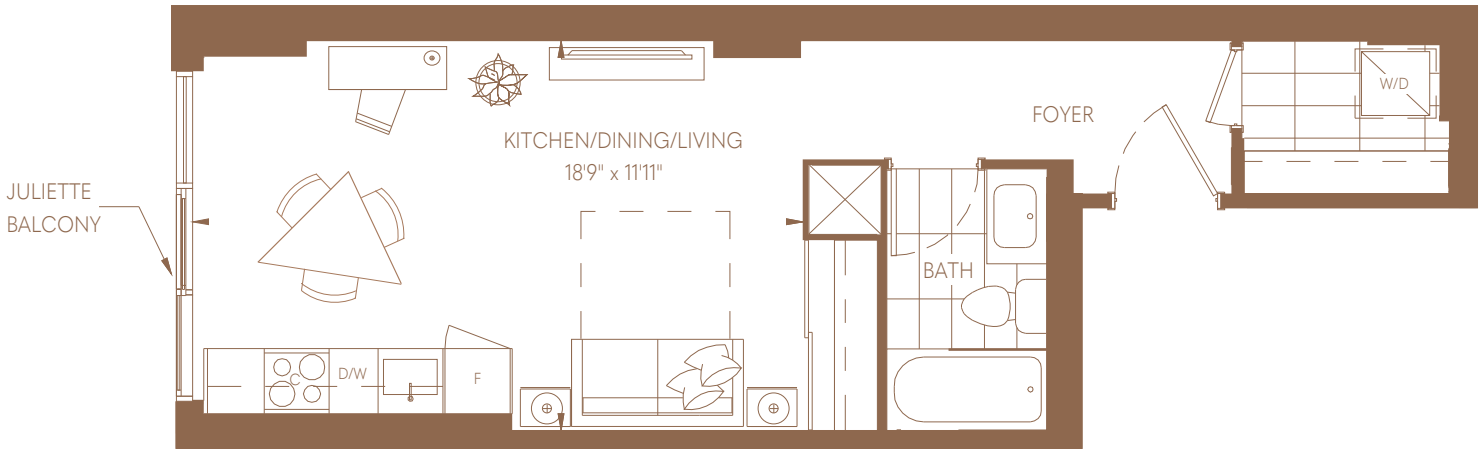

GABRIELLE

450 sq.ft.
Studio
One Bath

ADAGIO

Floors 9-11

*Prices, sizes and specifications subject to change without notice. E.&O.E. The dimensions shown of this plan are approximate and subject to normal construction variances. Actual useable floor space within the unit may vary from any stated floor areas or dimensions on this plan. Furniture is displayed for illustration purposes only and does not necessarily reflect the electrical, cable or internet outlets. Suites are sold unfurnished. For more information on the method used for calculating the floor area of any unit, reference should be made to Home Construction Regulatory Authority ("HCRA") Directive.