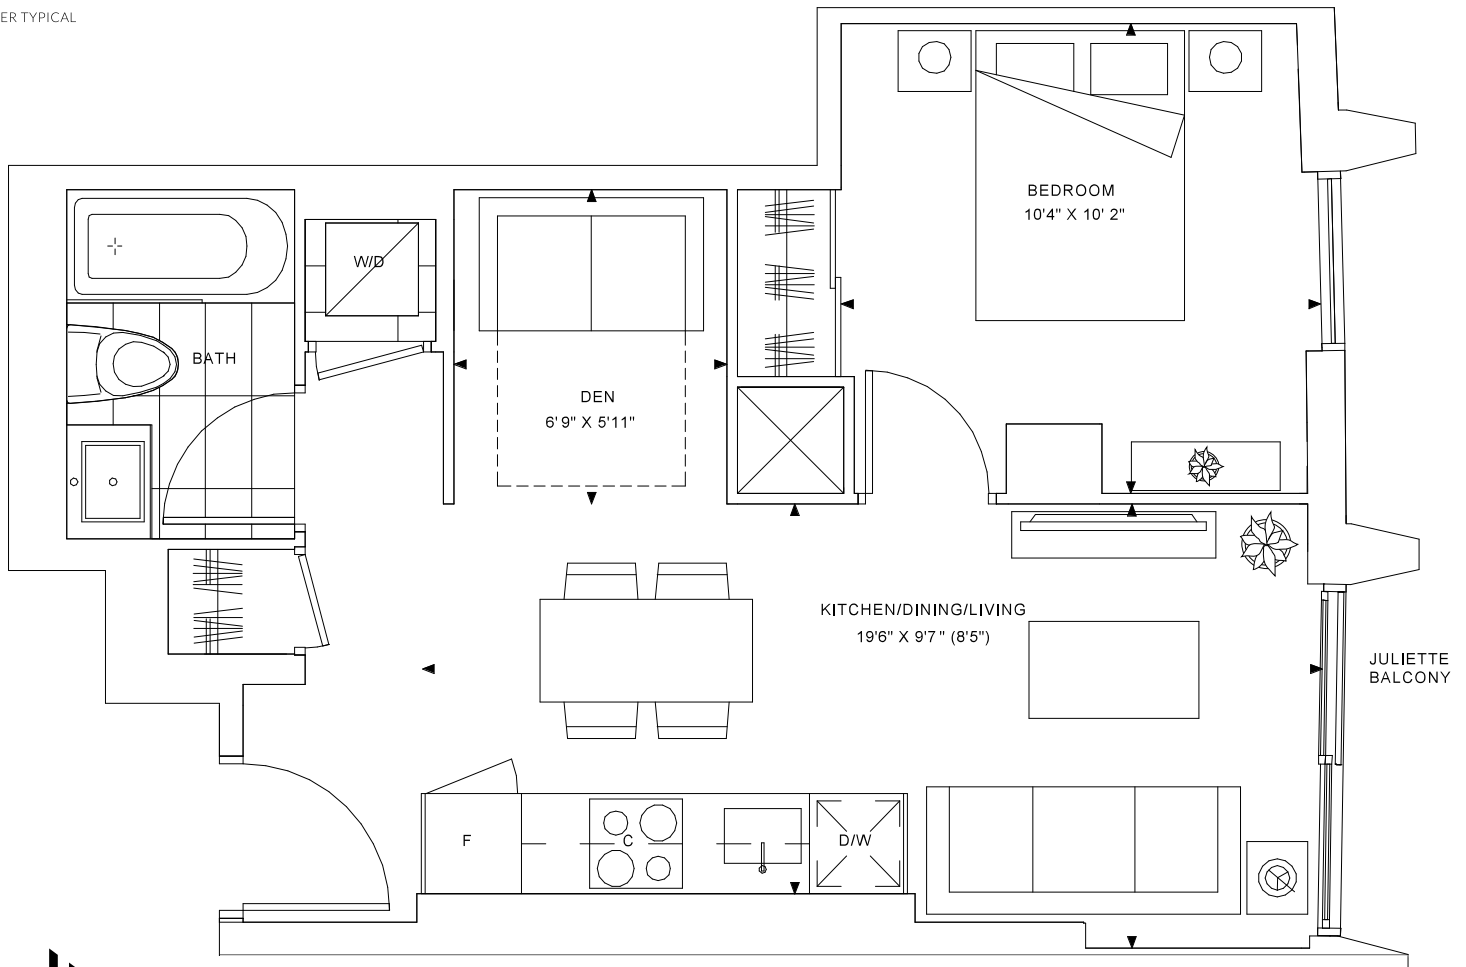

# The Flatiron 486

One Bed + Den, One Bath

Interior: 486 S.F.

Exterior: 0 S.F.

Total: 486 S.F.

UPPER TYPICAL

THE WHITFIELD

RESIDENCES ON FRONT

\*Prices, sizes and specifications subject to change without notice. E.&O.E. The dimensions shown of this plan are approximate and subject to normal construction variances. Actual useable floor space within the unit may vary from any stated floor areas or dimensions on this plan. Furniture is displayed for illustration purposes only and does not necessarily reflect the electrical plan for the suite. Suites are sold unfurnished. For more information on the method used for calculating the floor area of any unit, reference should be made to Home Construction Regulatory Authority ("HCRA") Directive.