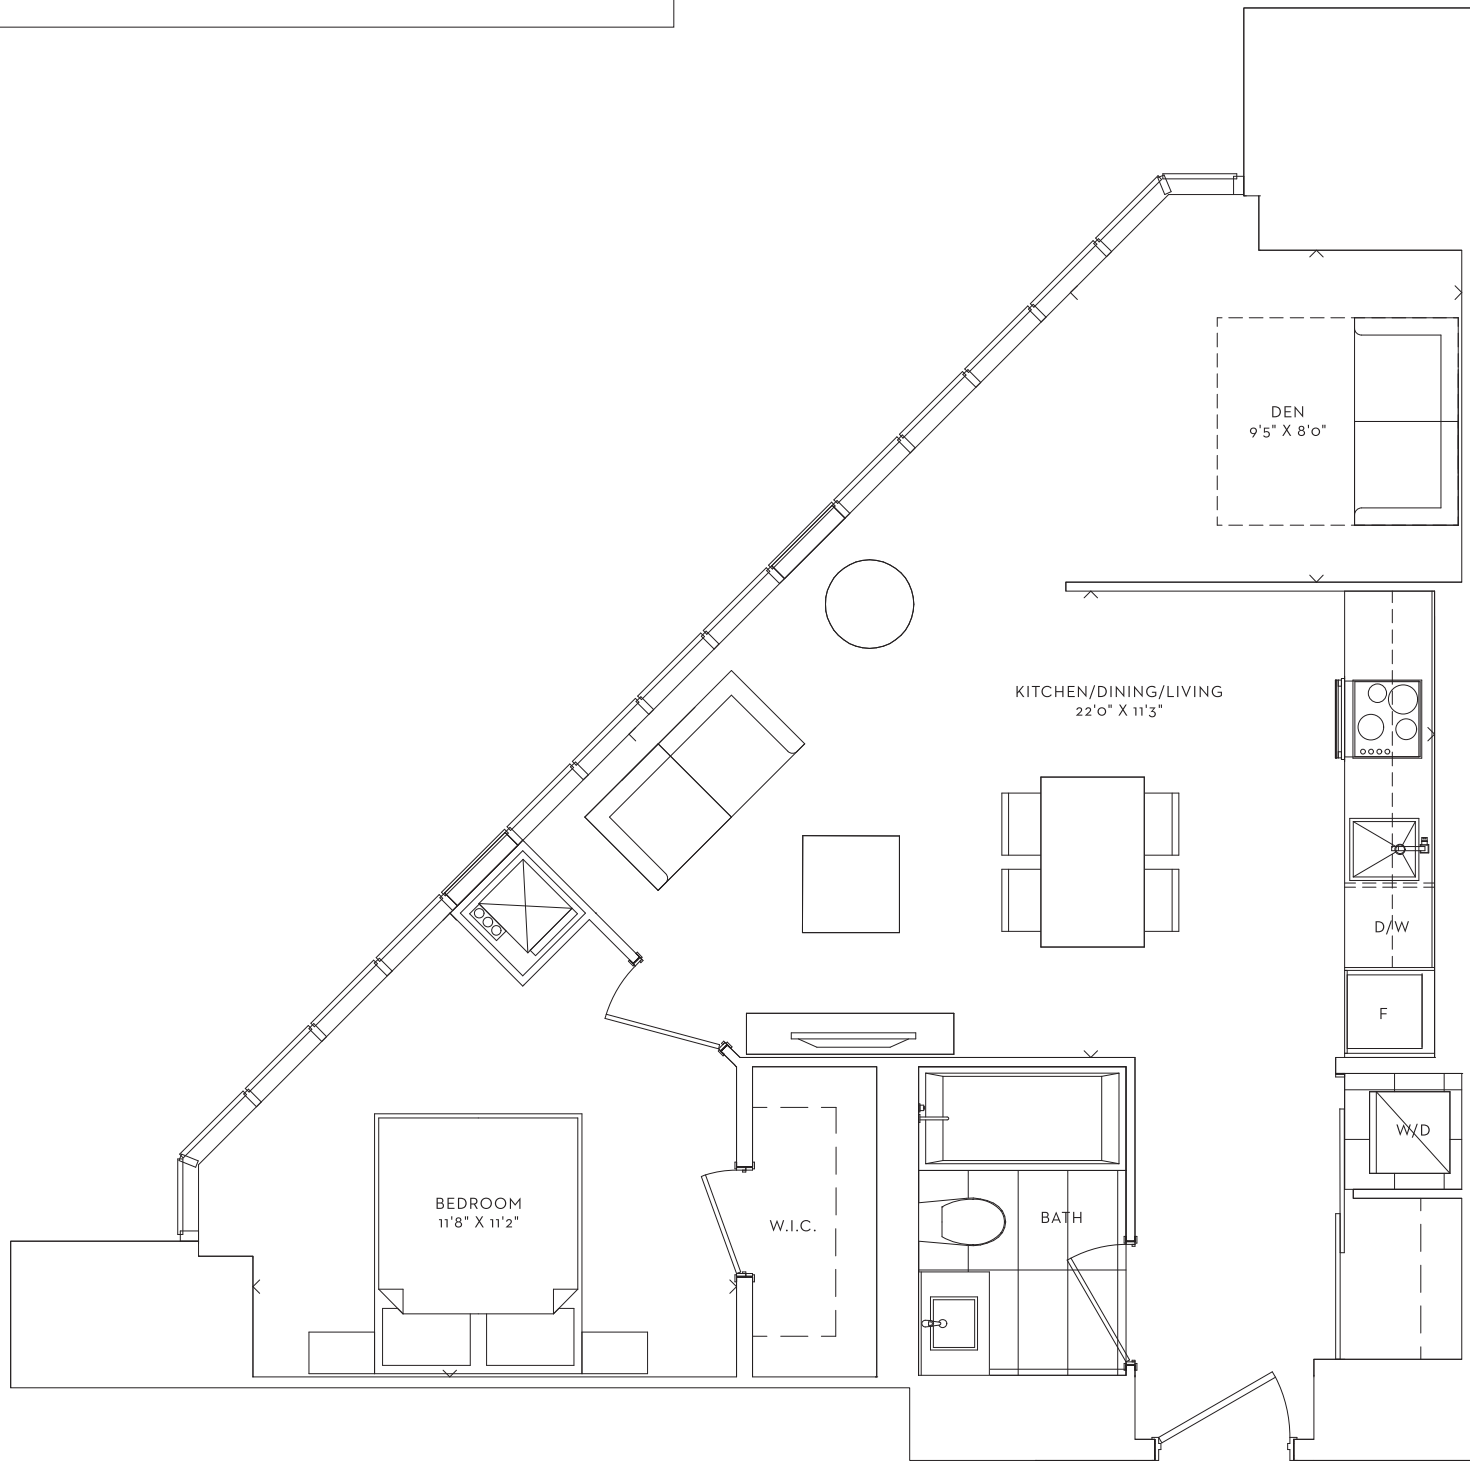

DELTA
ONE BEDROOM + DEN
INTERIOR 649 SF

FLOOR 8

FLOOR 9

*Prices, sizes and specifications subject to change without notice. E.&O.E. The dimensions shown of this plan are approximate and subject to normal construction variances. Actual useable floor space within the unit may vary from any stated floor areas or dimensions on this plan. Furniture is displayed for illustration purposes only and does not necessarily reflect the electrical plan for the suite. Suites are sold unfurnished. For more information on the method used for calculating the floor area of any unit, reference should be made to Bulder Bulletin No. 22 published by Tarion.