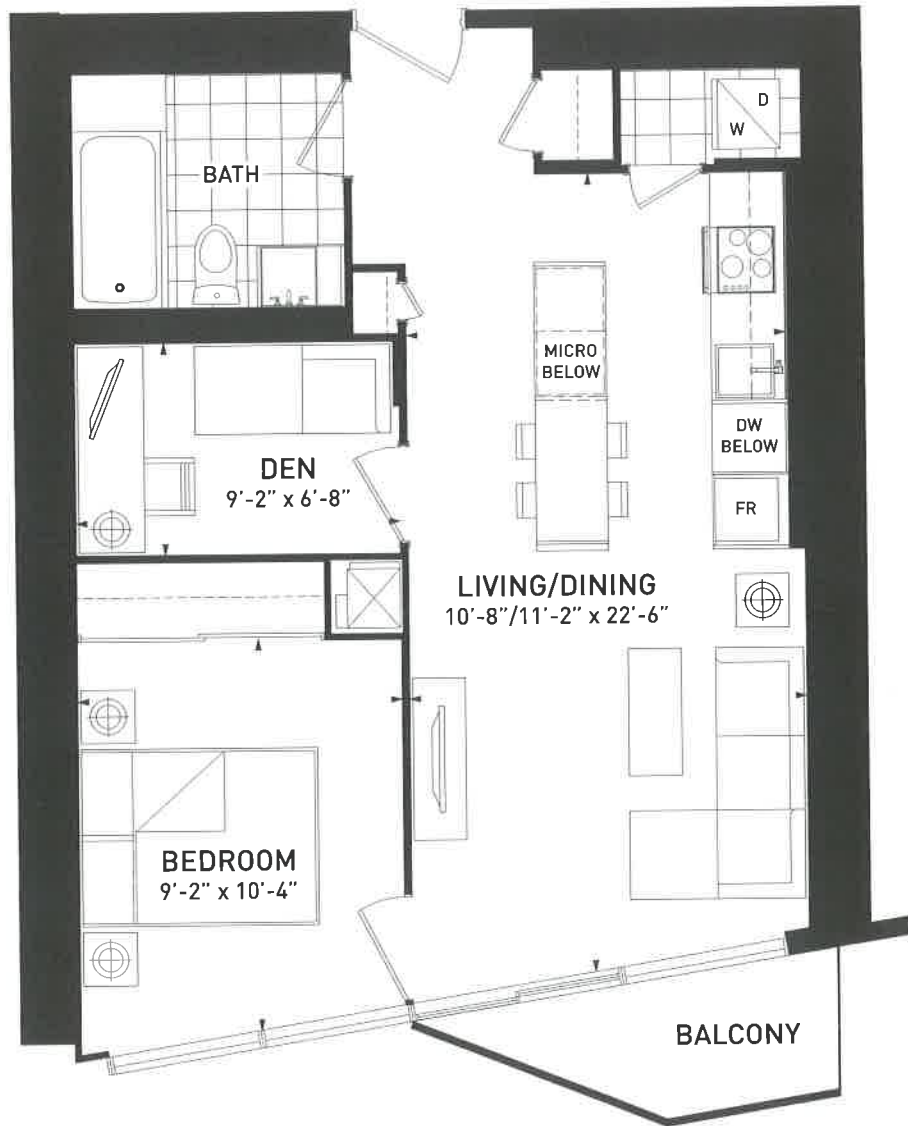

COVE B

1 BEDROOM+DEN 633 SQ FT

The dimensions shown on this plan are approximate only. Actual useable floor space within the unit may vary from any stated floor areas or dimensions on this plan. For more information on the method used for calculating the floor area of any unit, reference should be made to Builder Bulletin NO. 22 published by Tarion.