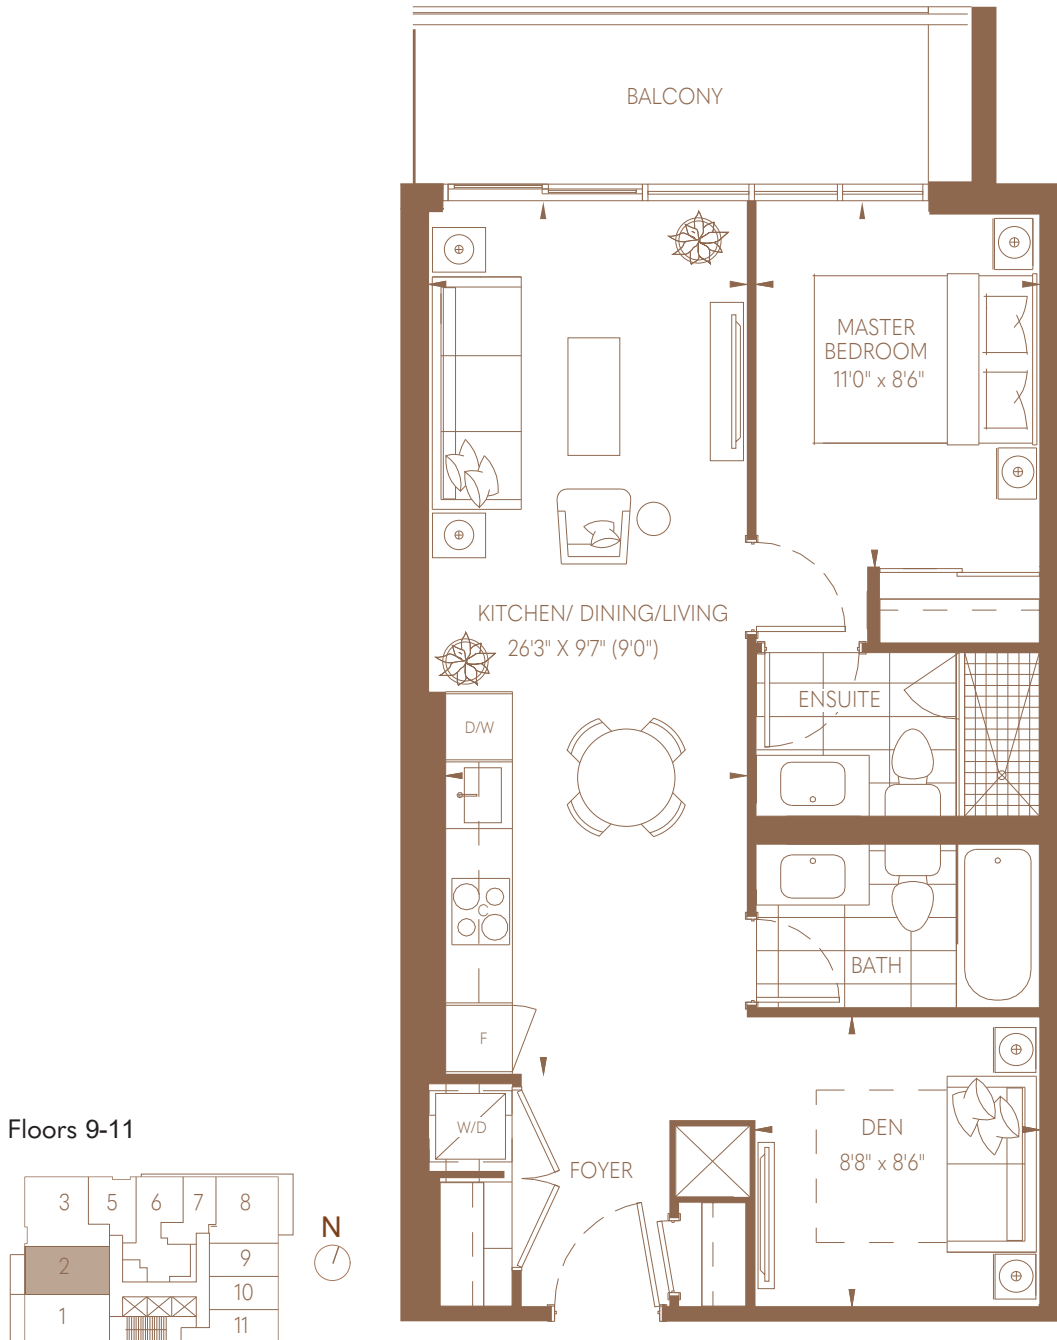

CONSTANCE

659 sq.ft.

One Bedroom + Den

Two Bath

ADAGIO

*Prices, sizes and specifications subject to change without notice. E.&O.E. The dimensions shown of this plan are approximate and subject to normal construction variances. Actual useable floor space within the unit may vary from any stated floor areas or dimensions on this plan. Furniture is displayed for illustration purposes only and does not necessarily reflect the electrical, cable or internet outlets. Suites are sold unfurnished. For more information on the method used for calculating the floor area of any unit, reference should be made to Home Construction Regulatory Authority ("HCRA") Directive.