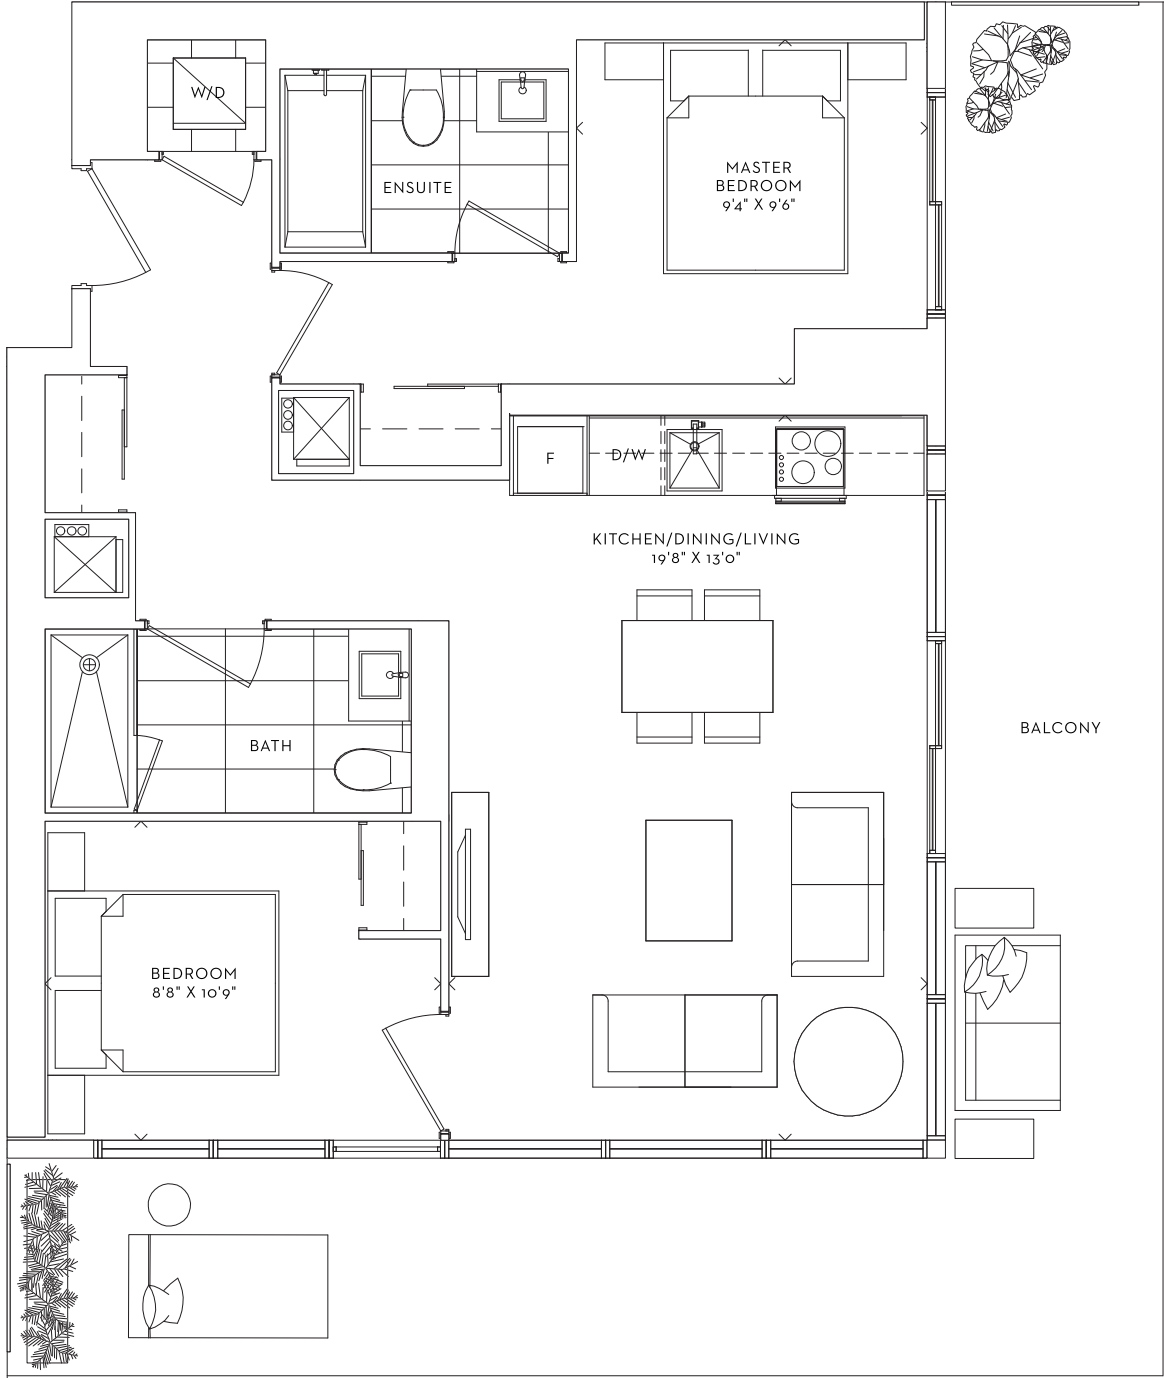

**BREEZE**  
TWO BEDROOM  
INTERIOR 778 SF  
BALCONY 337 SF  
**TOTAL 1,115 SF**

FLOORS : 12 - 45