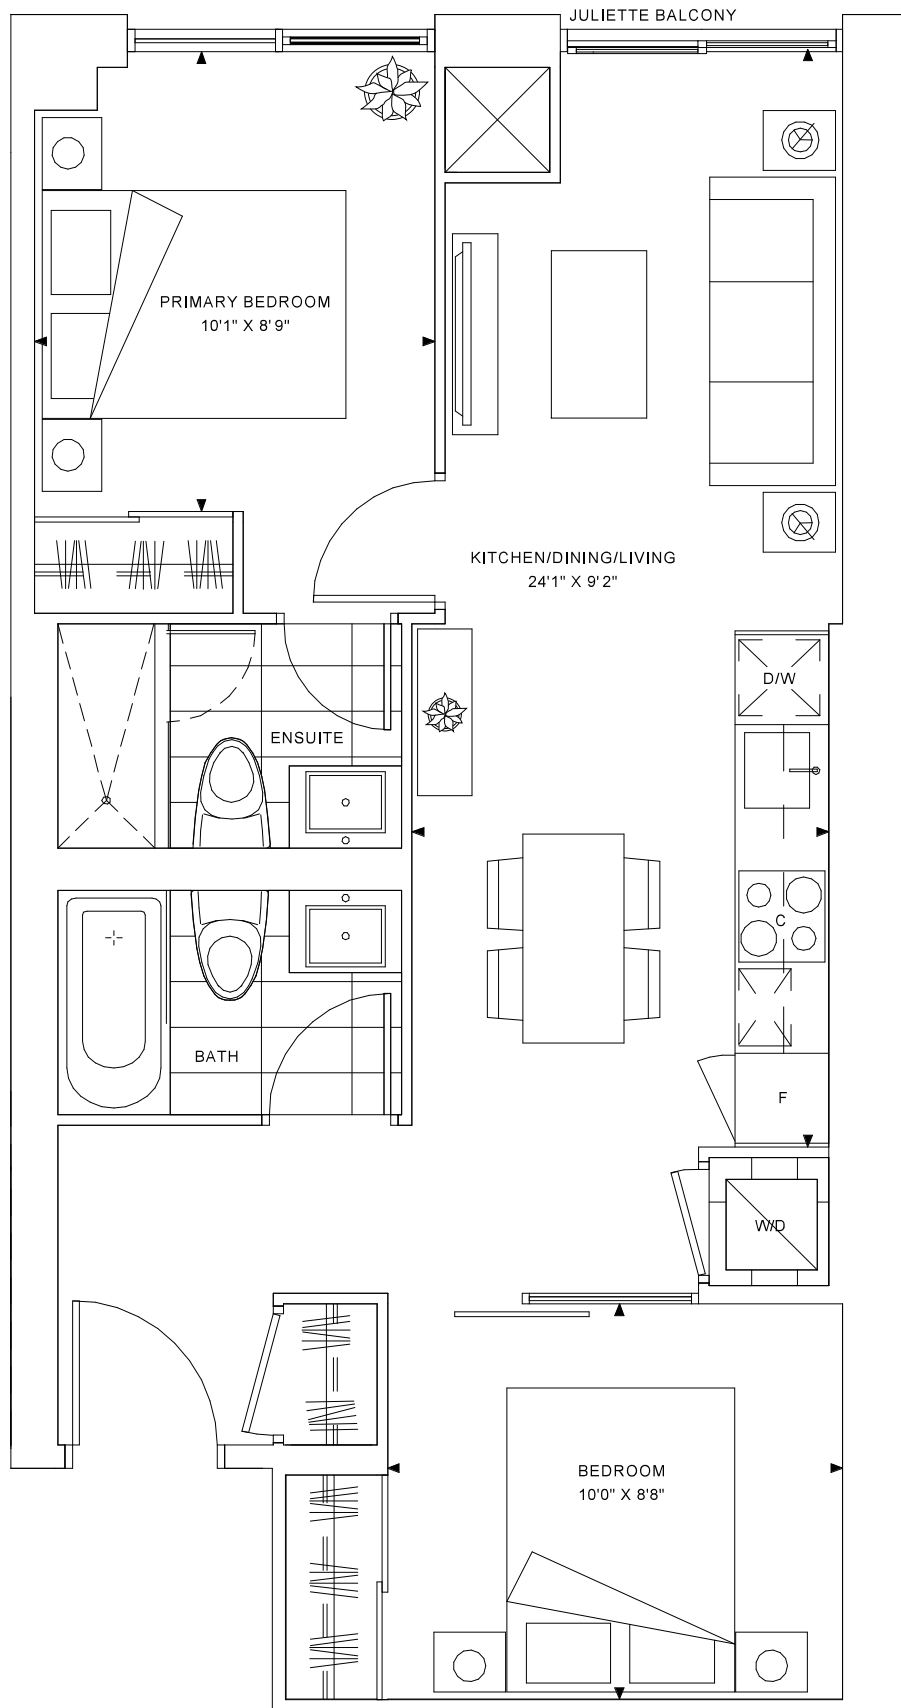

# The Berczy 683

Two Bed, Two Bath

Interior: 683 S.F.

Exterior: 0 S.F.

Total: 683 S.F.

LOWERTYPICAL

THE WHITFIELD

RESIDENCES ON FRONT

\*Prices, sizes and specifications subject to change without notice. E.&O.E. The dimensions shown of this plan are approximate and subject to normal construction variances. Actual useable floor space within the unit may vary from any stated floor areas or dimensions on this plan. Furniture is displayed for illustration purposes only and does not necessarily reflect the electrical plan for the suite. Suites are sold unfurnished. For more information on the method used for calculating the floor area of any unit, reference should be made to Home Construction Regulatory Authority ("HCRA") Directive.