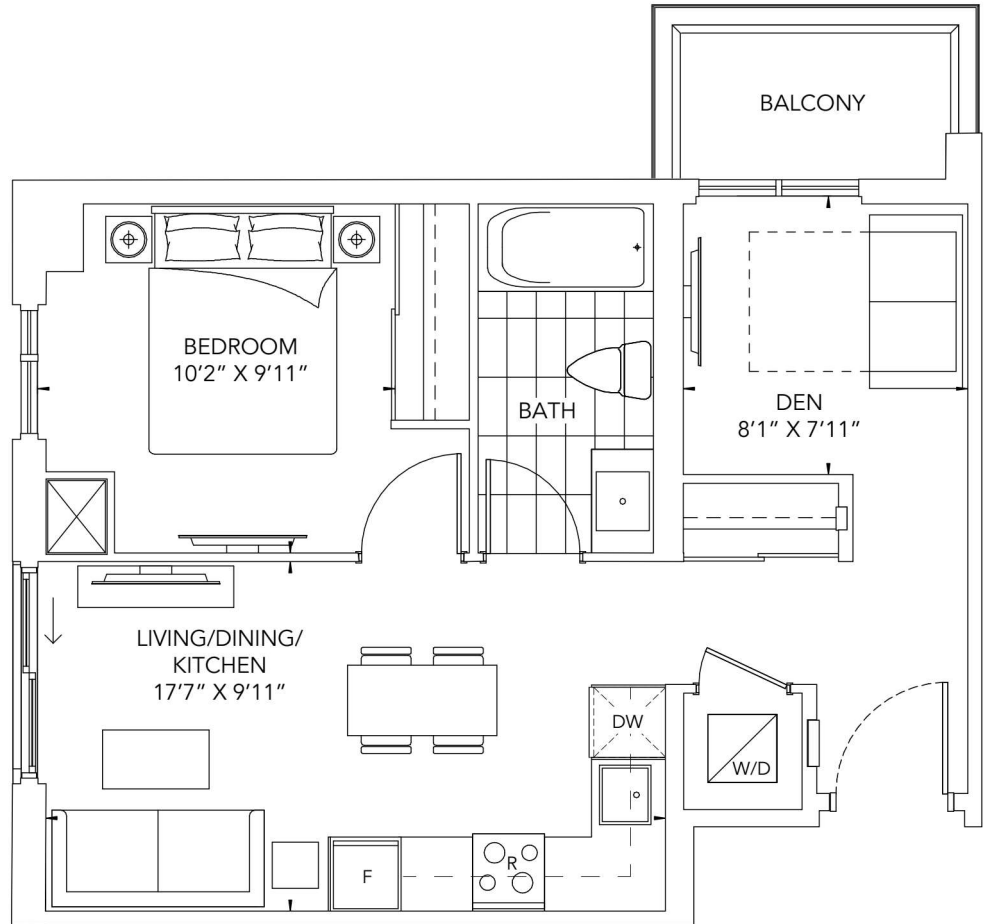

1YY+D

SOUTH TOWER

1 Bedroom + Den | 593 sq.ft

Floors 11-16

South Tower

*Prices, sizes and specifications subject to change without notice. E.&O.E. The dimensions shown of this plan are approximate and subject to normal construction variances. Actual useable floor space within the unit may vary from any stated floor areas or dimensions on this plan. Furniture is displayed for illustration purposes only and does not necessarily reflect the electrical plan for the suite. Suites are sold unfurnished. For more information on the method used for calculating the floor area of any unit, reference should be made to Builder Bulletin No. 22 published by Tarion.