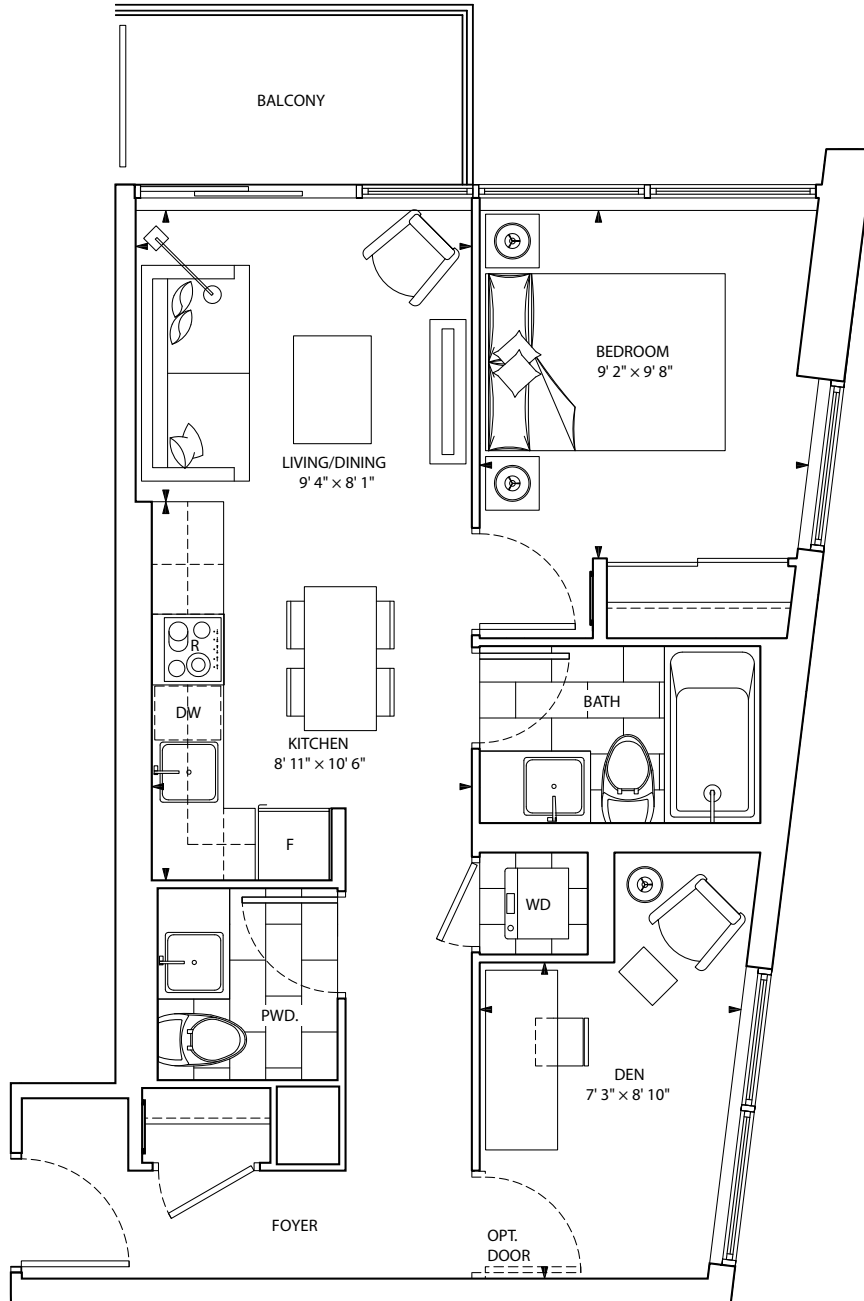

THE
EGLINTON
 YONGE AT HEART

YONGE
 1 BEDROOM + DEN
 607 sq.ft.

menkes.com

11TH - 35TH FLOOR

Prices and specifications subject to change without notice. E.&O.E. The dimensions shown on this plan are approximate only. Actual useable floor space within the unit may vary from any stated floor areas or dimensions on this plan. For more information on the method used for calculating the floor area of any unit, reference should be made to Builder Bulletin No. 22 published by Tarion.