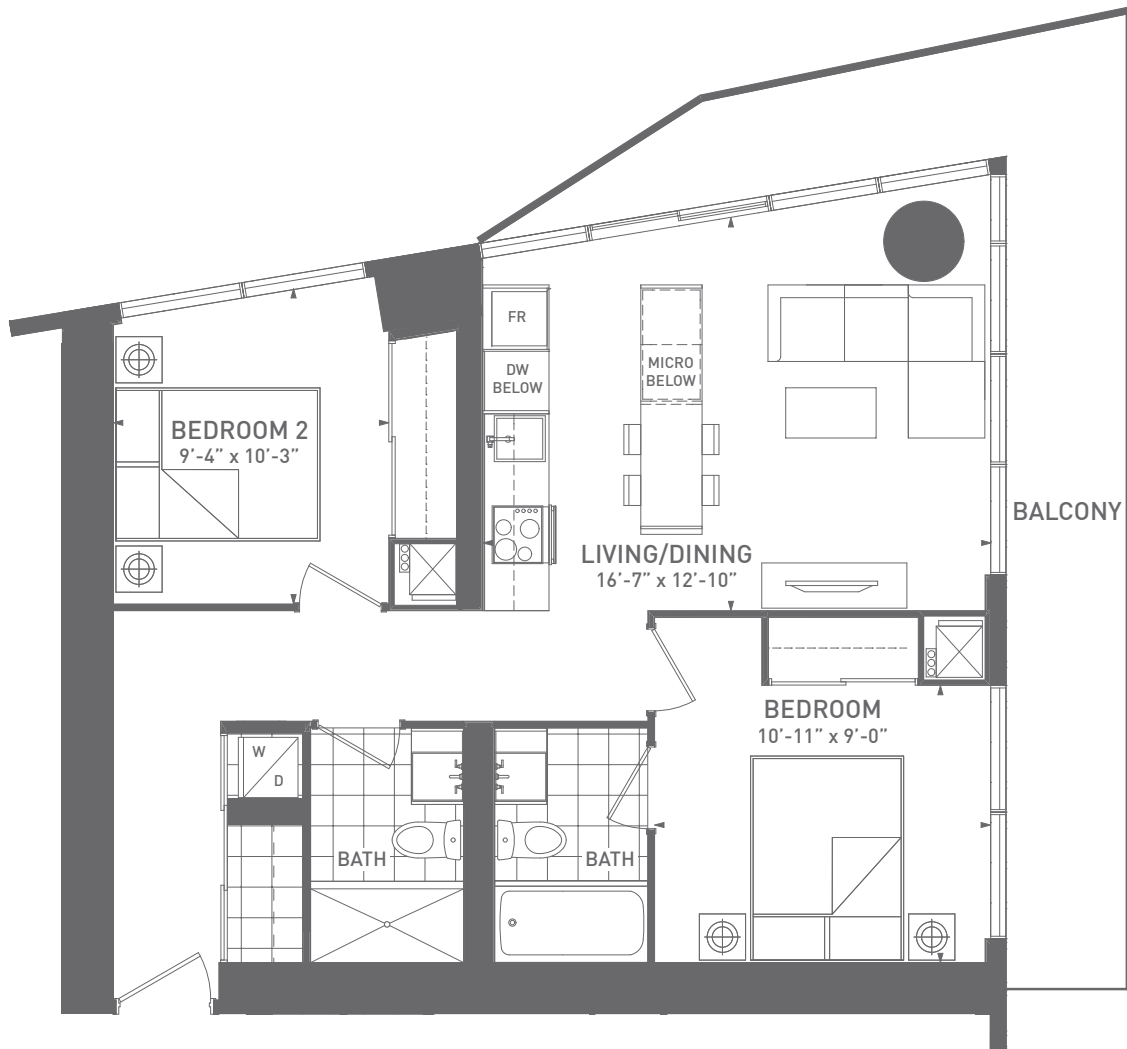

HARBOURPLAZA

RESIDENCES

WAVE A

2 BEDROOM 746 SQ FT

LOWER TYPICAL

The dimensions shown on this plan are approximate only. Actual useable floor space within the unit may vary from any stated floor areas or dimensions on this plan. For more information on the method used for calculating the floor area of any unit, reference should be made to Builder Bulletin NO. 22 published by Tarion.