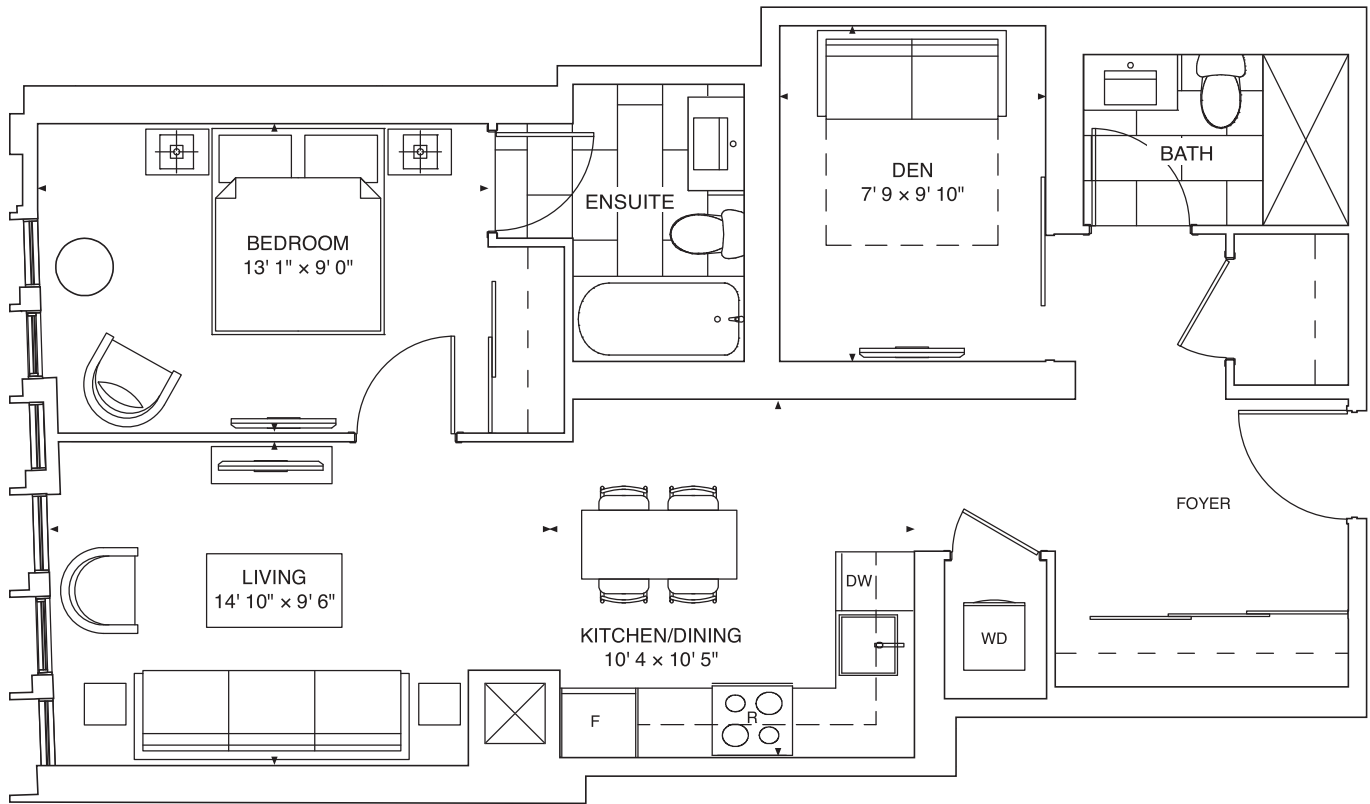

FLEUR

CHURCH X SHUTER

VIOLA

785 sq.ft.

1 BEDROOM + DEN

FLOORS 2-3

*Prices, sizes and specifications subject to change without notice. E.&O.E. The dimensions shown of this plan are approximate and subject to normal construction variances. Actual useable floor space within the unit may vary from any stated floor areas or dimensions on this plan. Furniture is displayed for illustration purposes only and does not necessarily reflect the electrical plan for the suite. Suites are sold unfurnished. For more information on the method used for calculating the floor area of any unit, reference should be made to Builder Bulletin No. 22 published by Tarion.