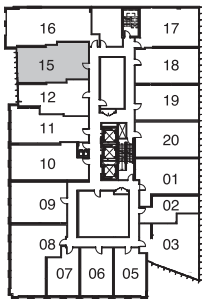

FLEUR

CHURCH X SHUTER

VIOLA

785 sq.ft.

1 BEDROOM + DEN

FLOORS 2-3

*Prices, sizes and specifications subject to change without notice. E.&O.E. The dimensions shown of this plan are approximate and subject to normal construction variances. Actual useable floor space within the unit may vary from any stated floor areas or dimensions on this plan. Furniture is displayed for illustration purposes only and does not necessarily reflect the electrical plan for the suite. Suites are sold unfurnished. For more information on the method used for calculating the floor area of any unit, reference should be made to Builder Bulletin No. 22 published by Tarion.