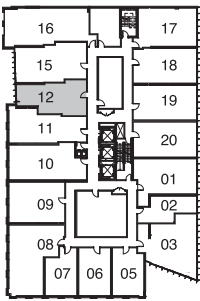

FLEUR

CHURCH × SHUTER

TULIP

631 sq.ft.

1 BEDROOM + DEN

FLOORS 2-3

*Prices, sizes and specifications subject to change without notice. E.&O.E. The dimensions shown of this plan are approximate and subject to normal construction variances. Actual useable floor space within the unit may vary from any stated floor areas or dimensions on this plan. Furniture is displayed for illustration purposes only and does not necessarily reflect the electrical plan for the suite. Suites are sold unfurnished. For more information on the method used for calculating the floor area of any unit, reference should be made to Builder Bulletin No. 22 published by Tarion.