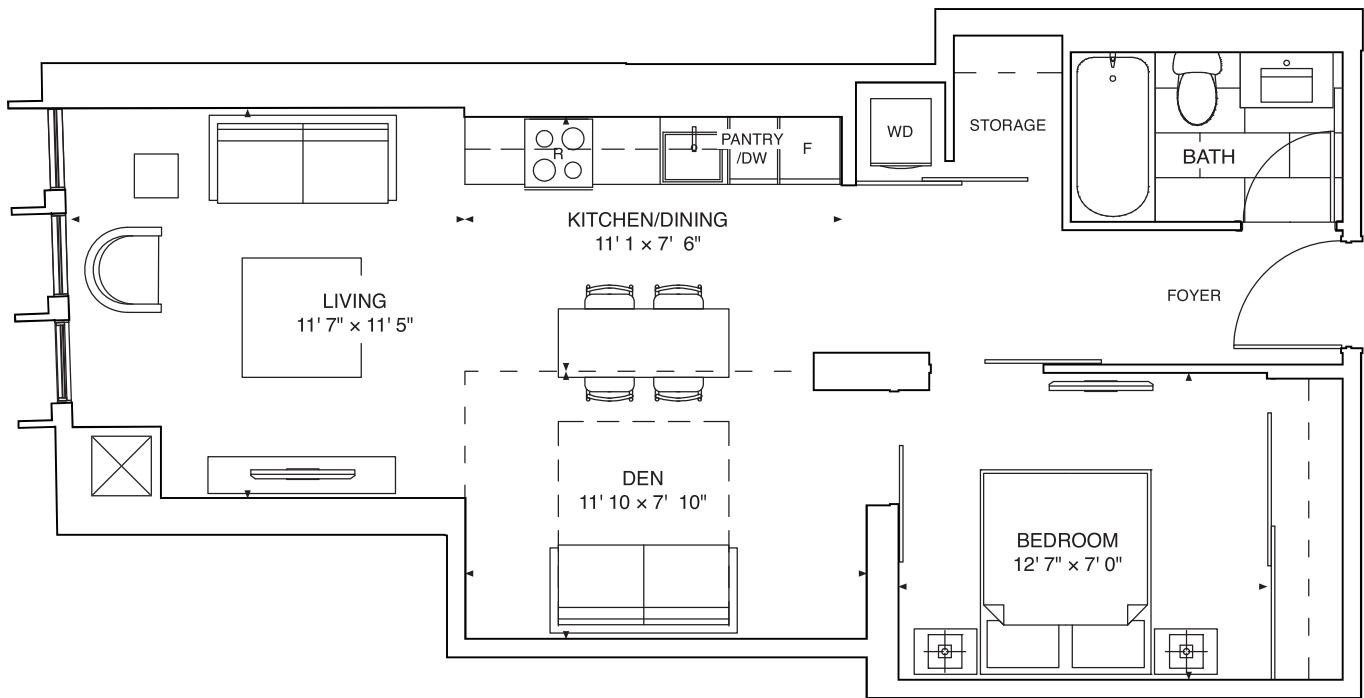

FLEUR

CHURCH × SHUTER

TULIP

631 sq.ft.

1 BEDROOM + DEN

FLOORS 2-3

*Prices, sizes and specifications subject to change without notice. E.&O.E. The dimensions shown of this plan are approximate and subject to normal construction variances. Actual useable floor space within the unit may vary from any stated floor areas or dimensions on this plan. Furniture is displayed for illustration purposes only and does not necessarily reflect the electrical plan for the suite. Suites are sold unfurnished. For more information on the method used for calculating the floor area of any unit, reference should be made to Builder Bulletin No. 22 published by Tarion.