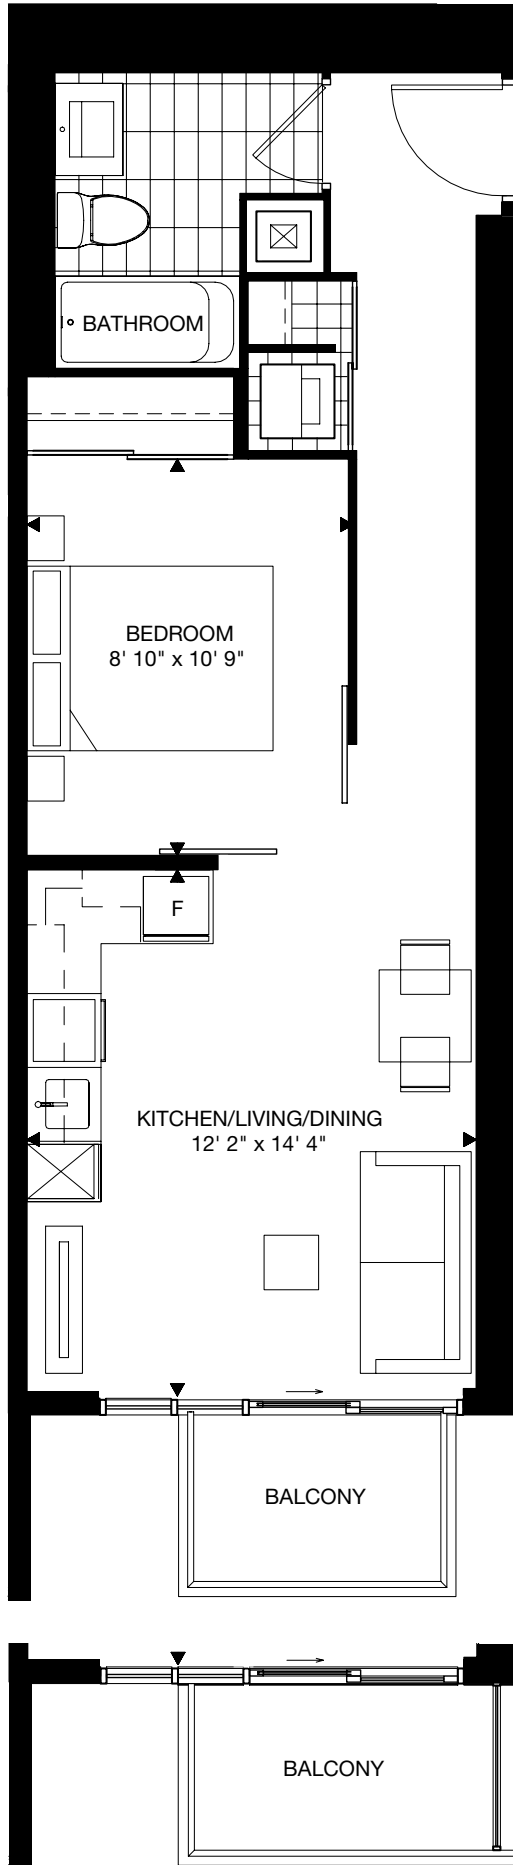

The Topaz

500 sq.ft. - 1 Bedroom

A

Levels 18, 19, 20, 21, 22,
23, 24, 25, 26, 27, 28, 29,
30, 31, 32, 33, 34, 35, 36,
37, 38, 39, 40, 41, 42, 43,
44, 45, 46, 47, 48

B

Levels 17, 41

Noir
&
Pefer

menkes
menkes.com

Prices and specifications subject to change without notice. E.&O.E. The dimensions shown on this plan are approximate only. Actual useable floor space within the unit may vary from any stated floor areas or dimensions on this plan. For more information on the method used for calculating the floor area of any unit, reference should be made to Builder Bulletin No. 22 published by Tarion.