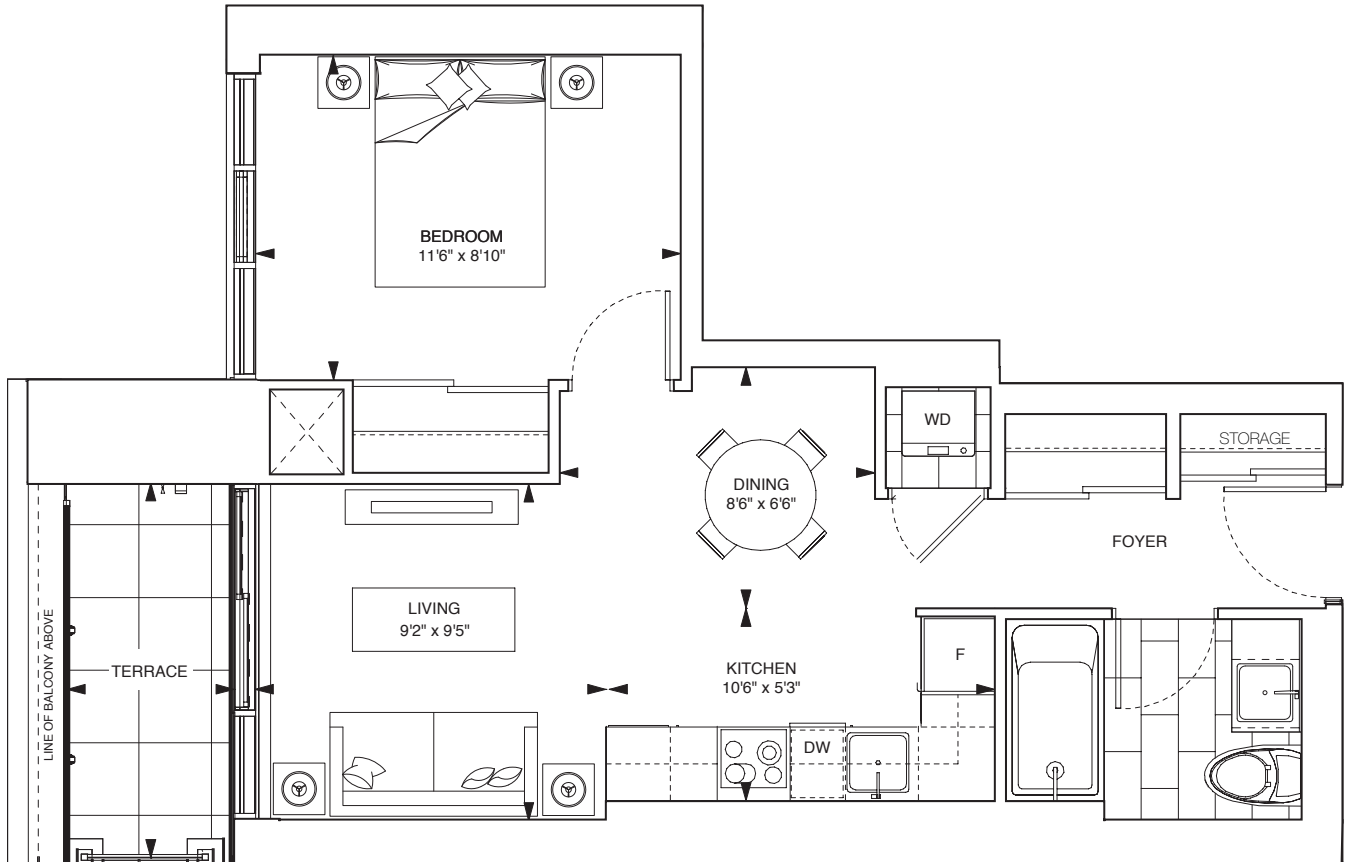

THE
EGLINTON
YONGE AT HEART

OSWALD
1 BEDROOM
507 sq.ft.

menkes.com

Prices and specifications subject to change without notice. E.&O.E. The dimensions shown on this plan are approximate only. Actual useable floor space within the unit may vary from any stated floor areas or dimensions on this plan. For more information on the method used for calculating the floor area of any unit, reference should be made to Builder Bulletin No. 22 published by Tarion.