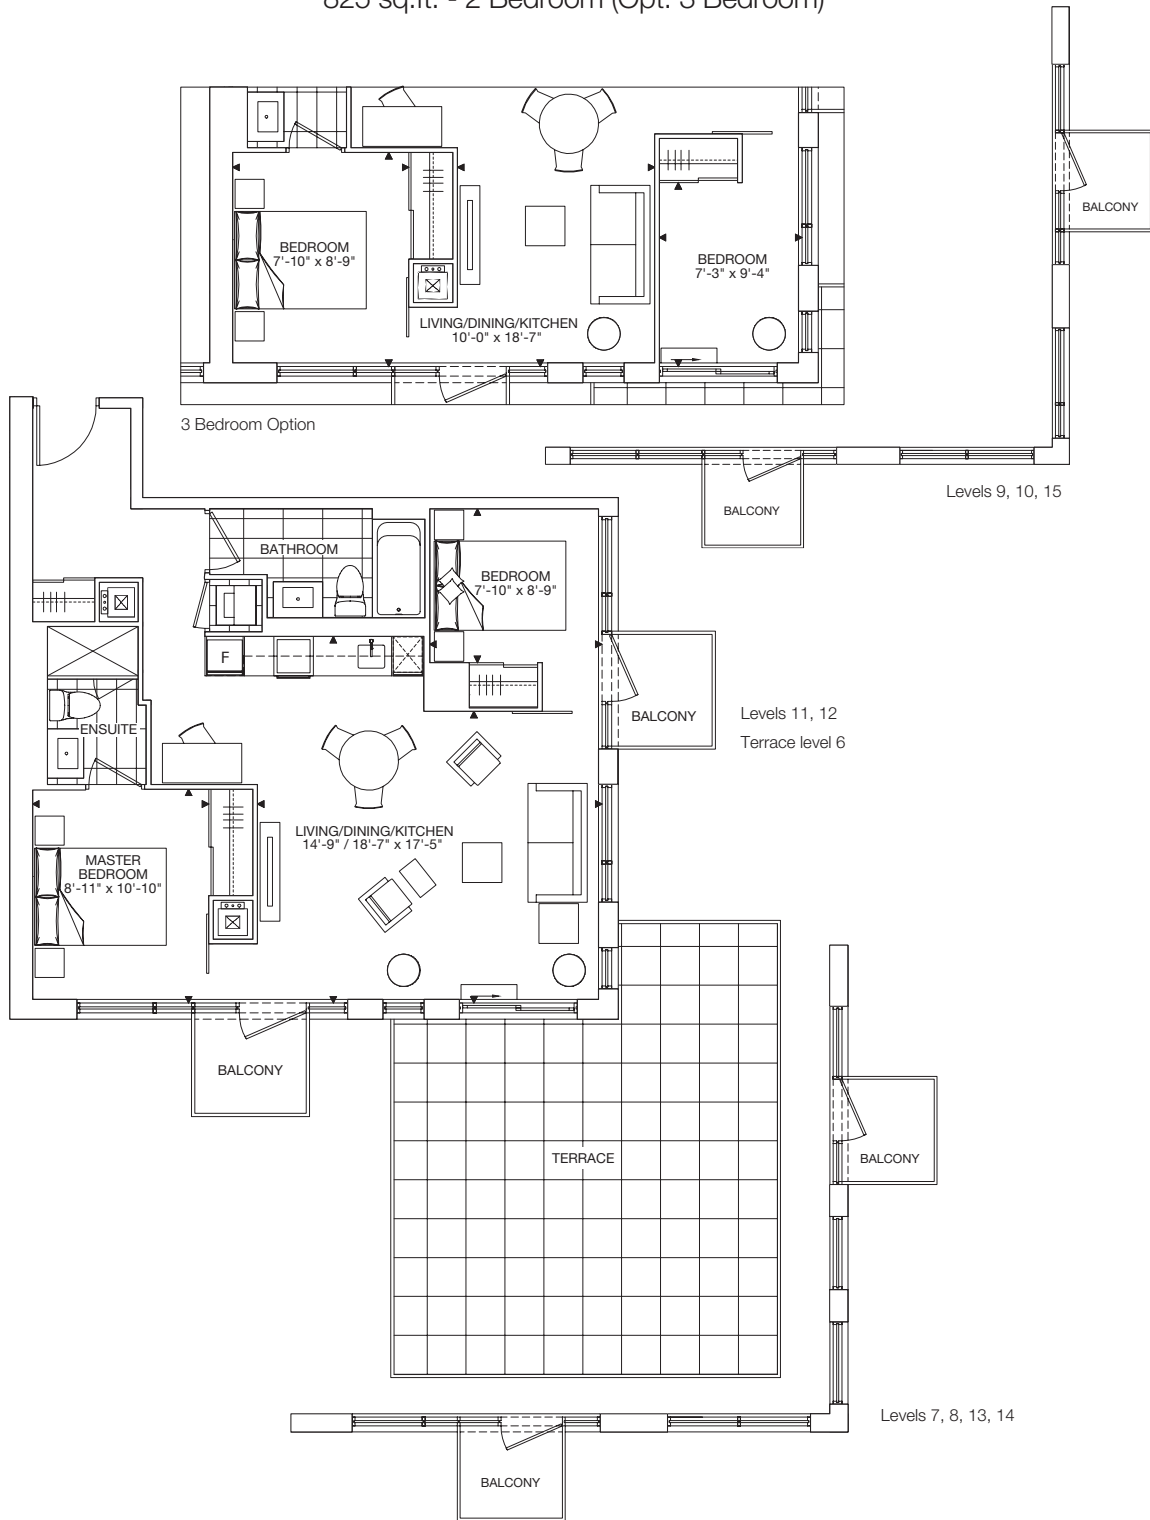

The Steel Grey

825 sq.ft. - 2 Bedroom (Opt. 3 Bedroom)