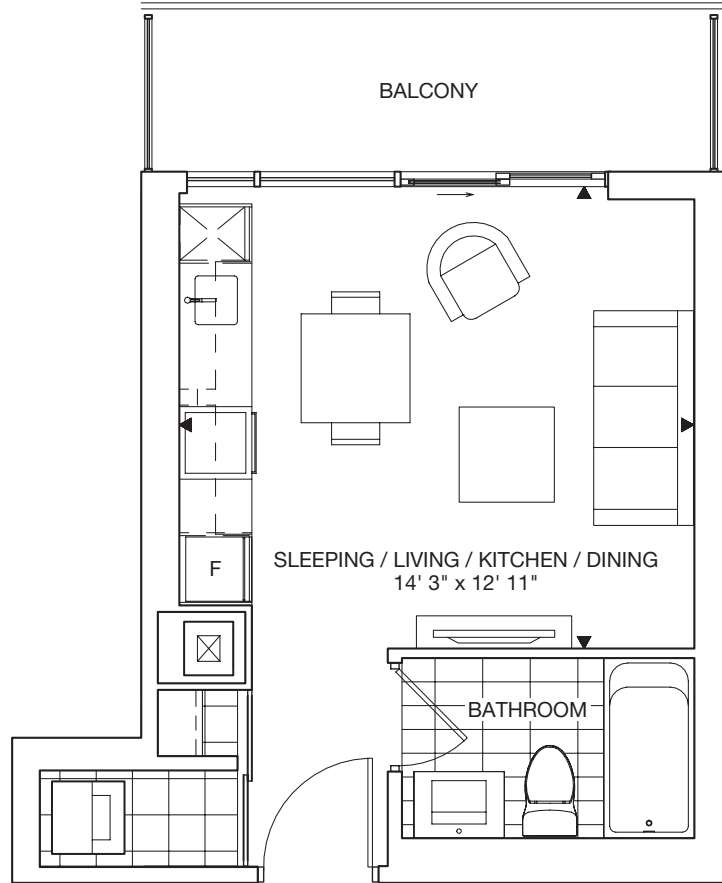

The Star

318 sq.ft. - Studio