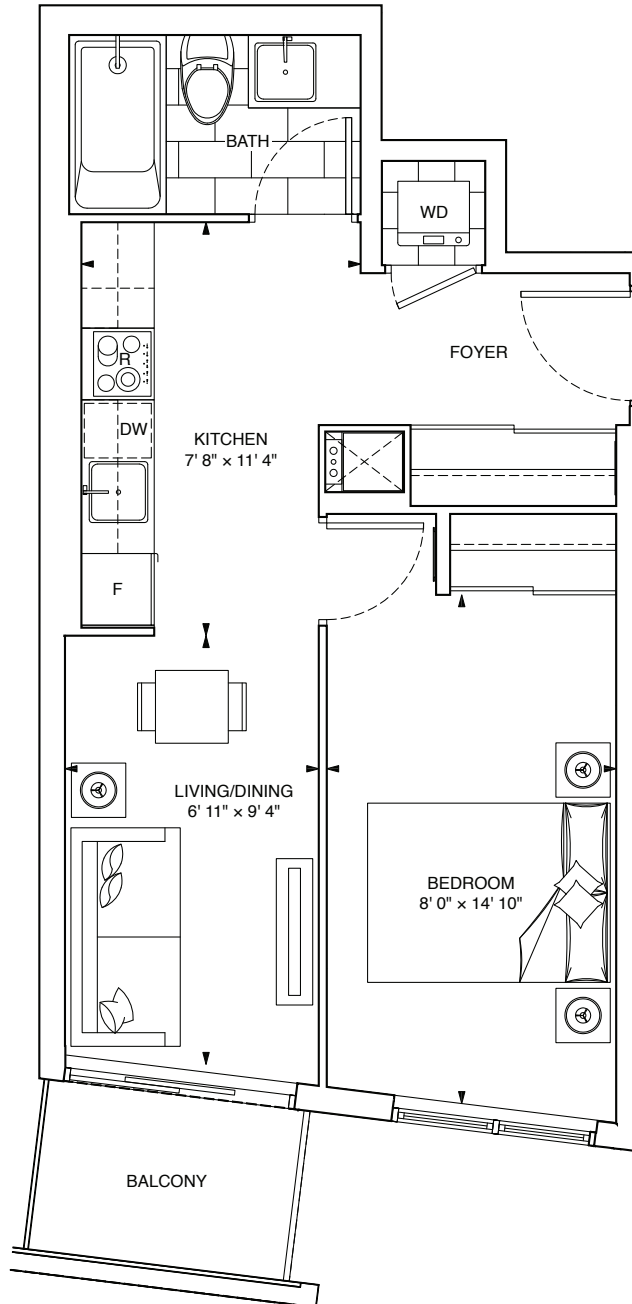

THE
EGLINTON
 YONGE AT HEART

SHERWOOD
 1 BEDROOM
 459 sq.ft.

menkes.com

UPPER TOWER

Prices and specifications subject to change without notice. E.&O.E. The dimensions shown on this plan are approximate only. Actual useable floor space within the unit may vary from any stated floor areas or dimensions on this plan. For more information on the method used for calculating the floor area of any unit, reference should be made to Builder Bulletin No. 22 published by Tarion.