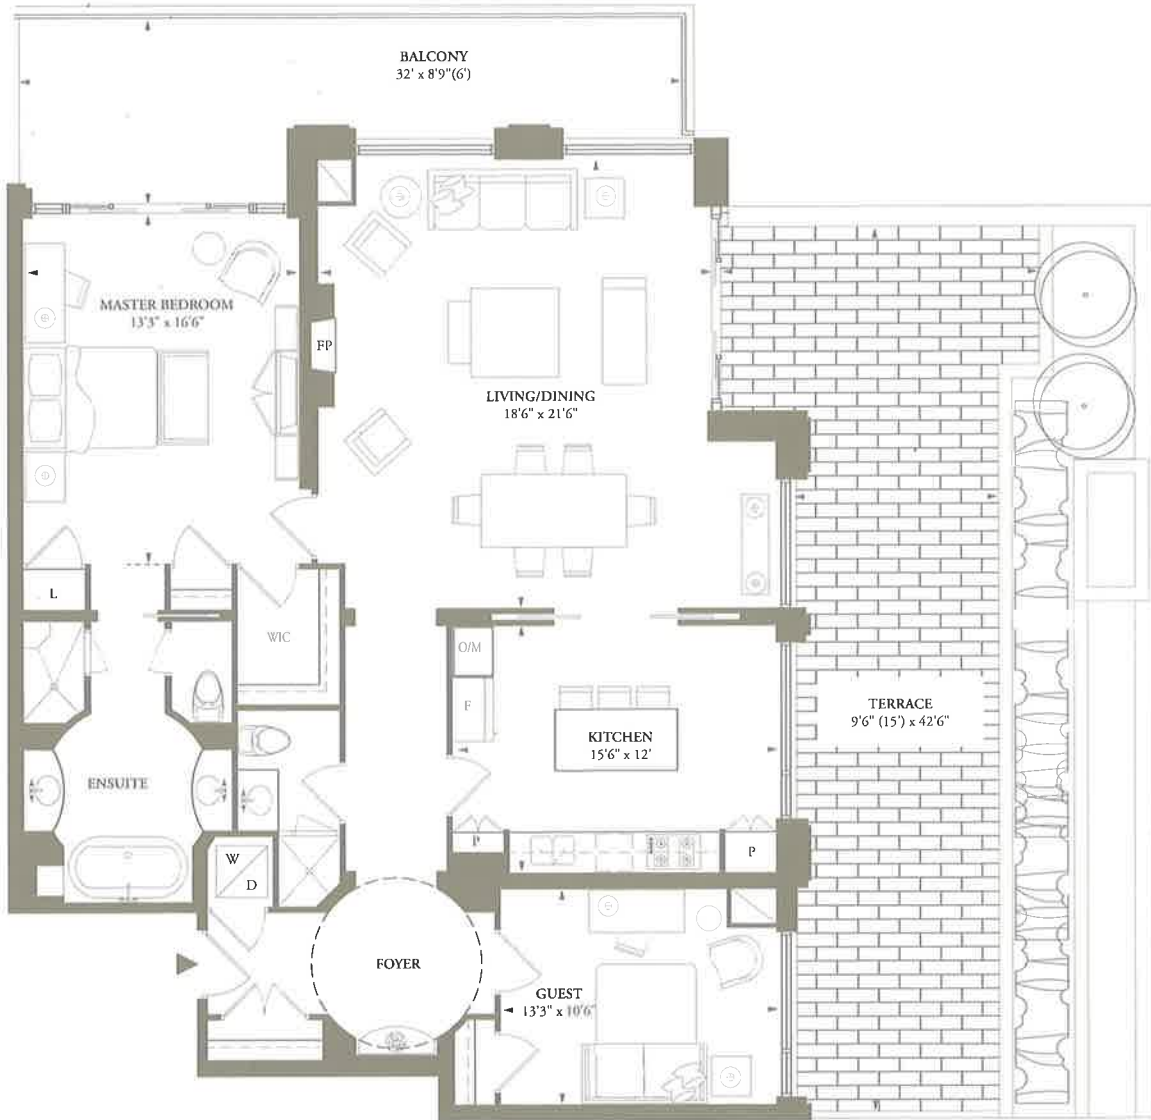

RENFW-T

TWO BEDROOM

1570 SQ.FT.

BALCONY 226 SQ.FT.

TERRACE 452 SQ.FT.

NOTE: PRICES AND SPECIFICATIONS ARE SUBJECT TO CHANGE WITHOUT NOTICE, E.O.&E. TILE PATTERNS MAY VARY. WINDOW SIZE AND LOCATION MAY VARY. ACTUAL USABLE FLOOR SPACE MAY VARY FROM THE STATED FLOOR AREA. ALL AREAS AND STATED ROOM DIMENSIONS ARE APPROXIMATE. ALL RENDERINGS ARE ARTIST'S CONCEPT.