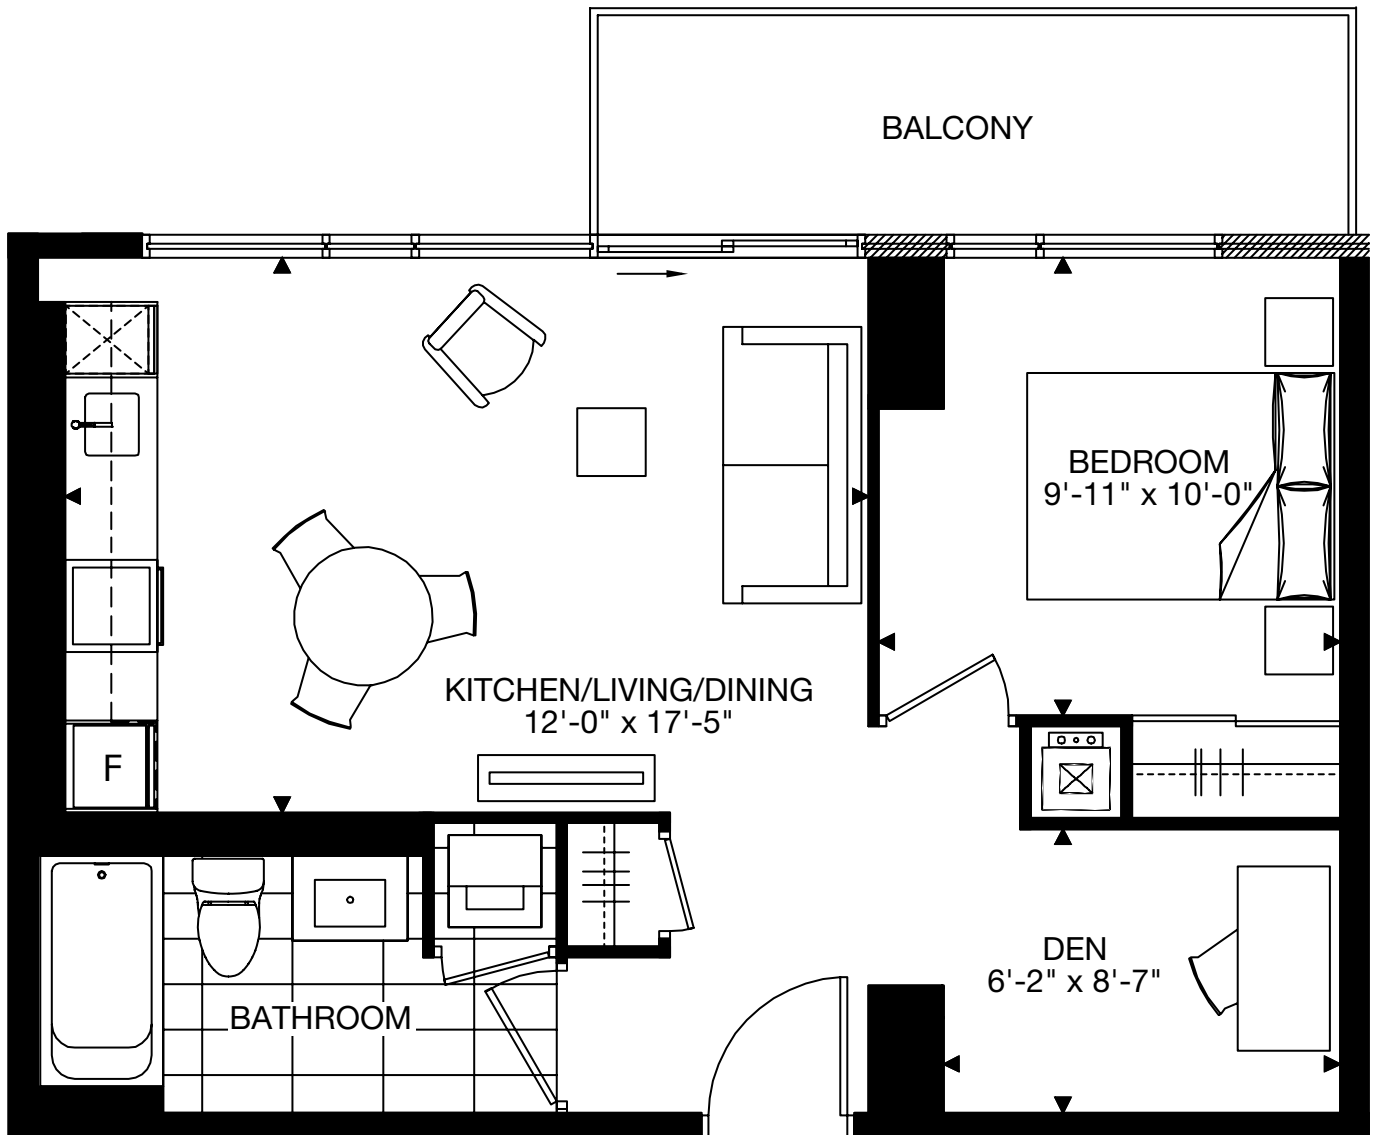

# The Nightclub

## Schedule M

568 sq.ft.

1 Bedroom  
+ Den

Levels 6, 8, 10, 12, 14

Levels 7, 9, 11, 13, 15

Level 6

Level 7-12

Level 13

Level 14-15