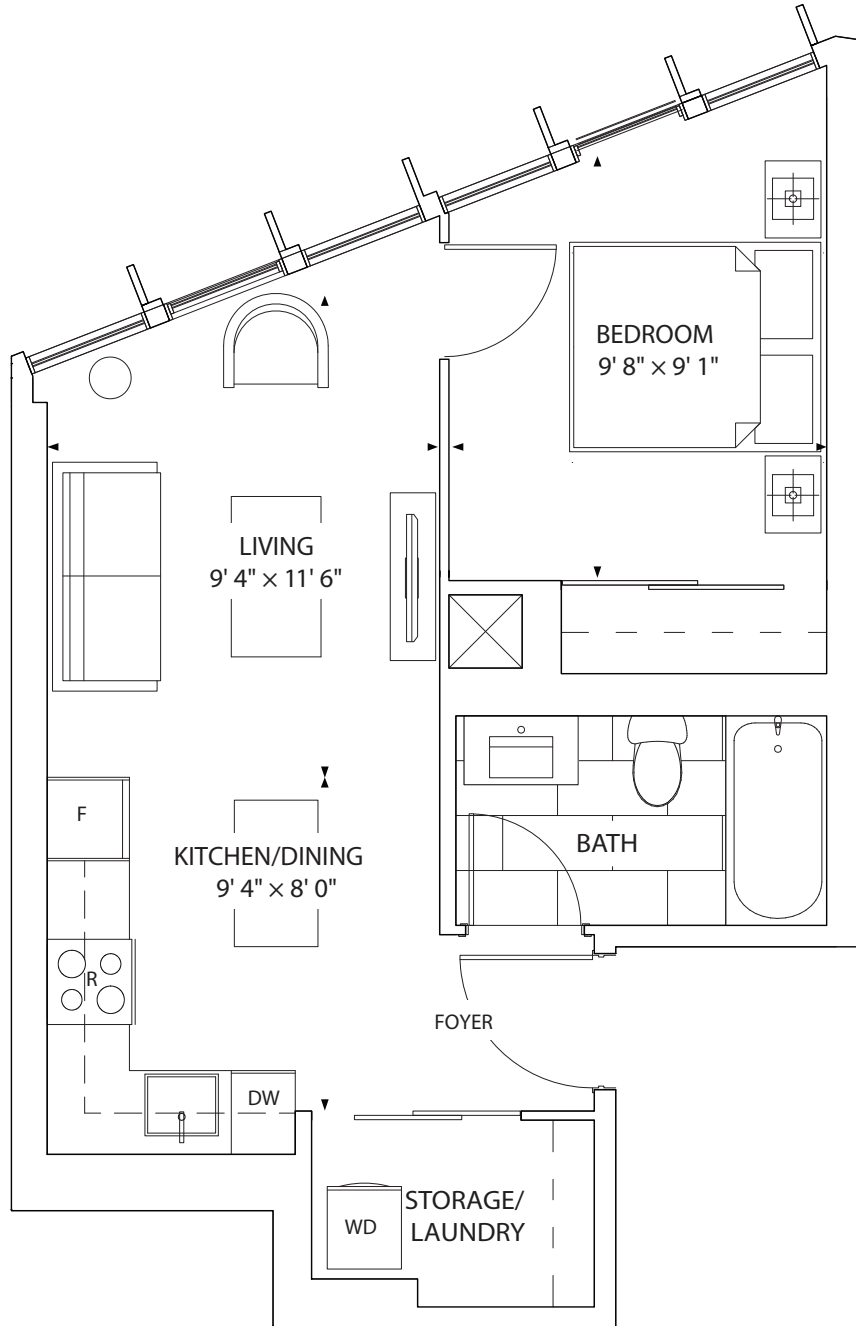

# FLEUR

CHURCH × SHUTER

LILY

456sq.ft.

1 BEDROOM

FLOORS 28-31

\*Prices, sizes and specifications subject to change without notice. E.&O.E. The dimensions shown of this plan are approximate and subject to normal construction variances. Actual useable floor space within the unit may vary from any stated floor areas or dimensions on this plan. Furniture is displayed for illustration purposes only and does not necessarily reflect the electrical plan for the suite. Suites are sold unfurnished. For more information on the method used for calculating the floor area of any unit, reference should be made to Builder Bulletin No. 22 published by Tarion.