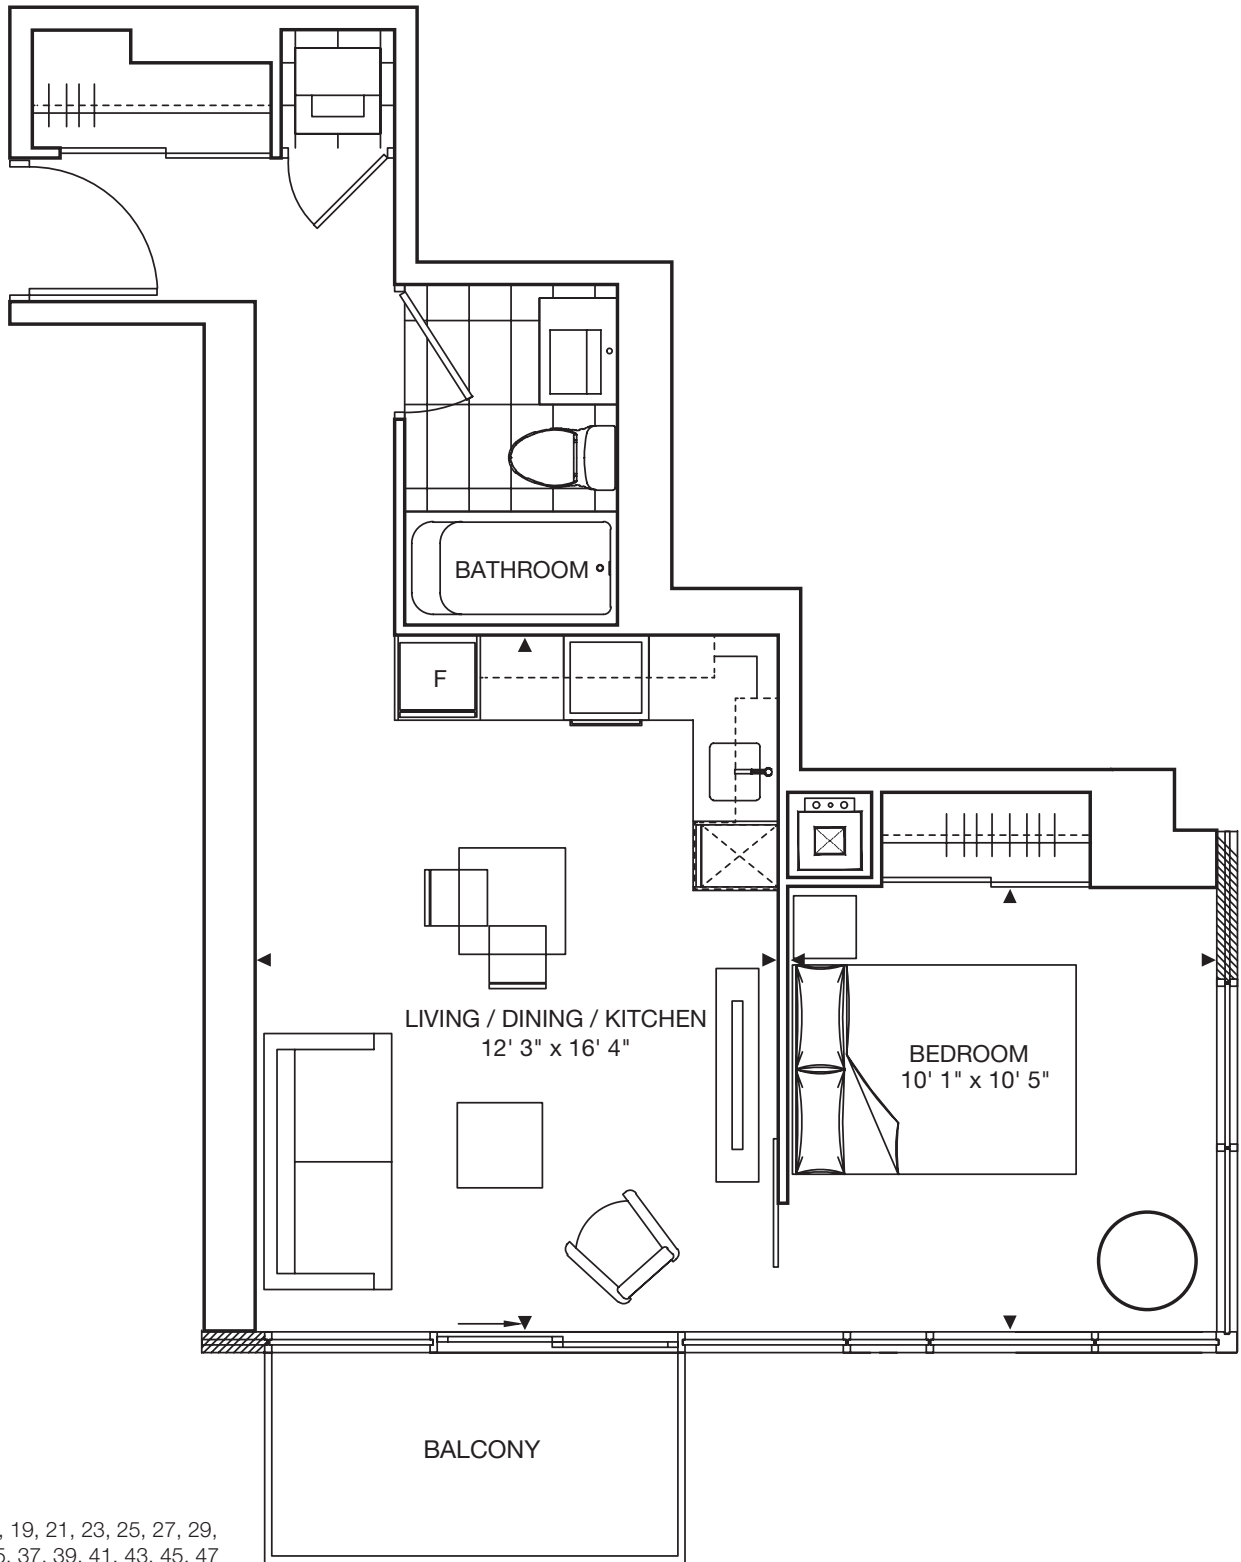

The Licorice

508 sq.ft. - 1 Bedroom

Levels 17, 19, 21, 23, 25, 27, 29,
31, 33, 35, 37, 39, 41, 43, 45, 47