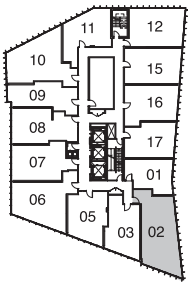

FLEUR

CHURCH X SHUTER

JASMIN

869 sq.ft.

2 BEDROOM + DEN

FLOOR 6

FLOORS 7-11

FLOORS 12-27

*Prices, sizes and specifications subject to change without notice. E.&O.E. The dimensions shown of this plan are approximate and subject to normal construction variances. Actual useable floor space within the unit may vary from any stated floor areas or dimensions on this plan. Furniture is displayed for illustration purposes only and does not necessarily reflect the electrical plan for the suite. Suites are sold unfurnished. For more information on the method used for calculating the floor area of any unit, reference should be made to Builder Bulletin No. 22 published by Tarion.