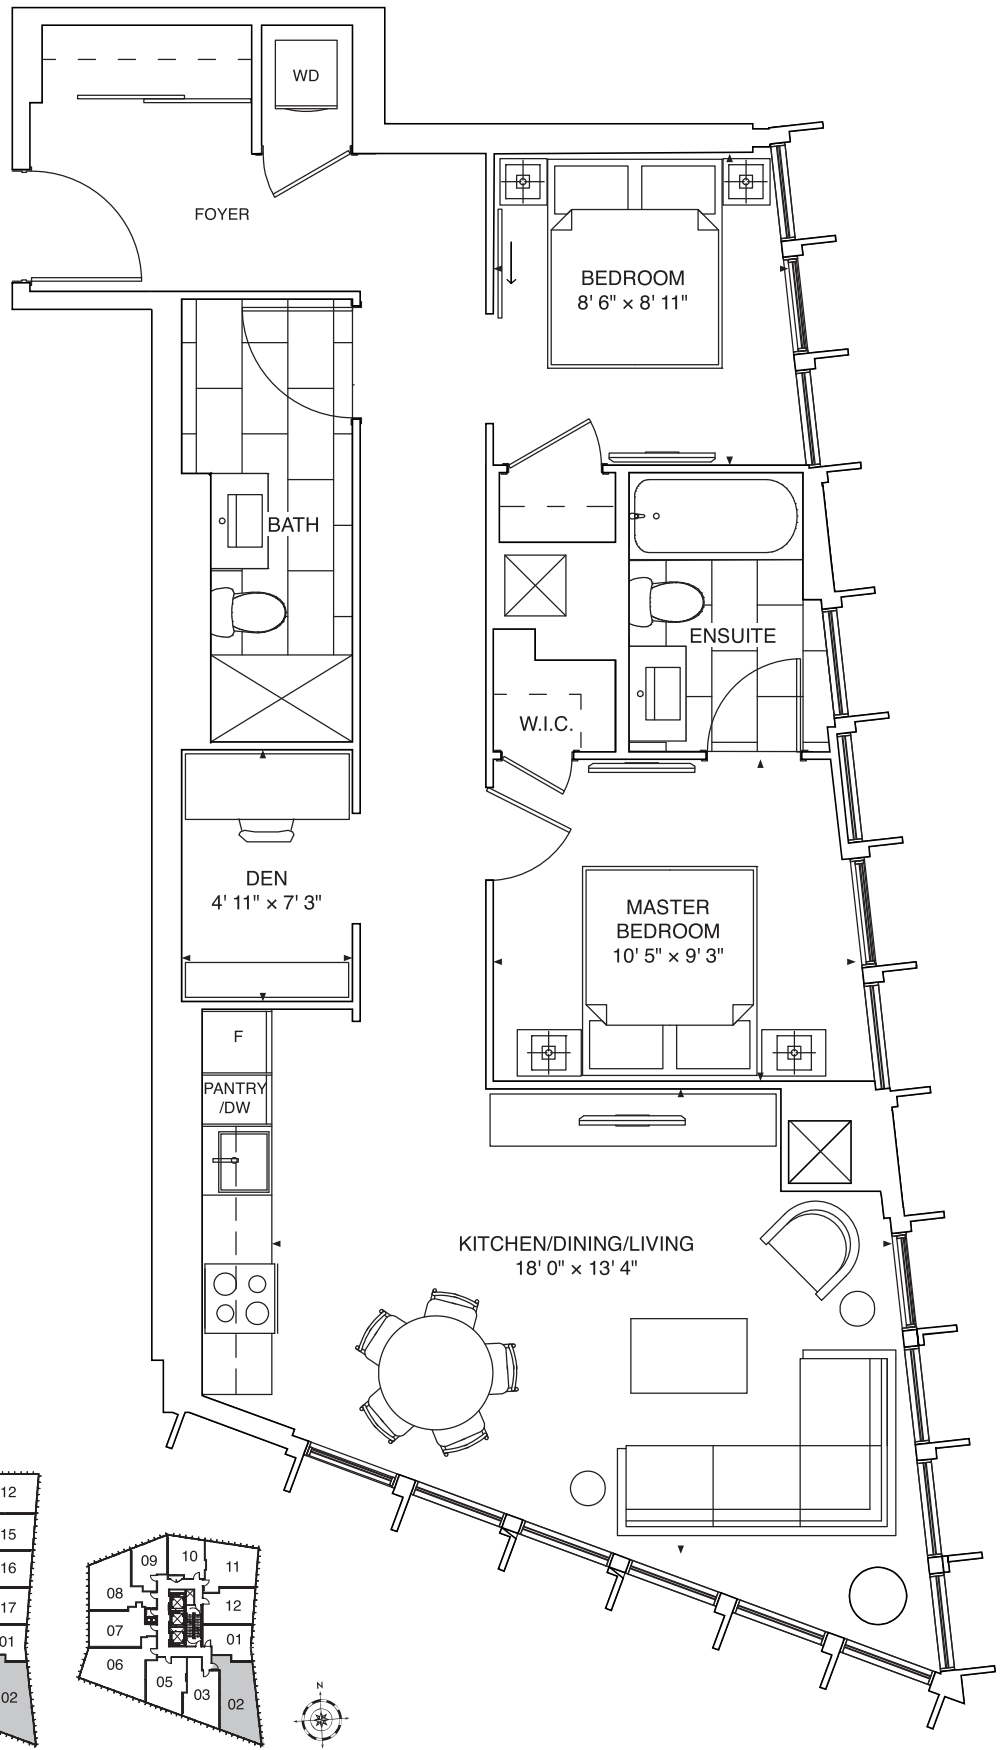

FLEUR

CHURCH X SHUTER

JASMIN

869 sq.ft.

2 BEDROOM + DEN

FLOOR 6

FLOORS 7-11

FLOORS 12-27

*Prices, sizes and specifications subject to change without notice. E.&O.E. The dimensions shown of this plan are approximate and subject to normal construction variances. Actual useable floor space within the unit may vary from any stated floor areas or dimensions on this plan. Furniture is displayed for illustration purposes only and does not necessarily reflect the electrical plan for the suite. Suites are sold unfurnished. For more information on the method used for calculating the floor area of any unit, reference should be made to Builder Bulletin No. 22 published by Tarion.