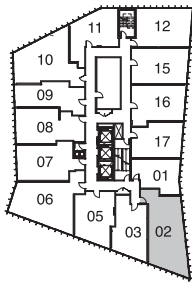

FLEUR

CHURCH X SHUTER

JASMIN

869 sq.ft.

2 BEDROOM + DEN

FLOOR 6

FLOORS 7-11

FLOORS 12-27

*Prices, sizes and specifications subject to change without notice. E.&O.E. The dimensions shown of this plan are approximate and subject to normal construction variances. Actual useable floor space within the unit may vary from any stated floor areas or dimensions on this plan. Furniture is displayed for illustration purposes only and does not necessarily reflect the electrical plan for the suite. Suites are sold unfurnished. For more information on the method used for calculating the floor area of any unit, reference should be made to Builder Bulletin No. 22 published by Tarion.