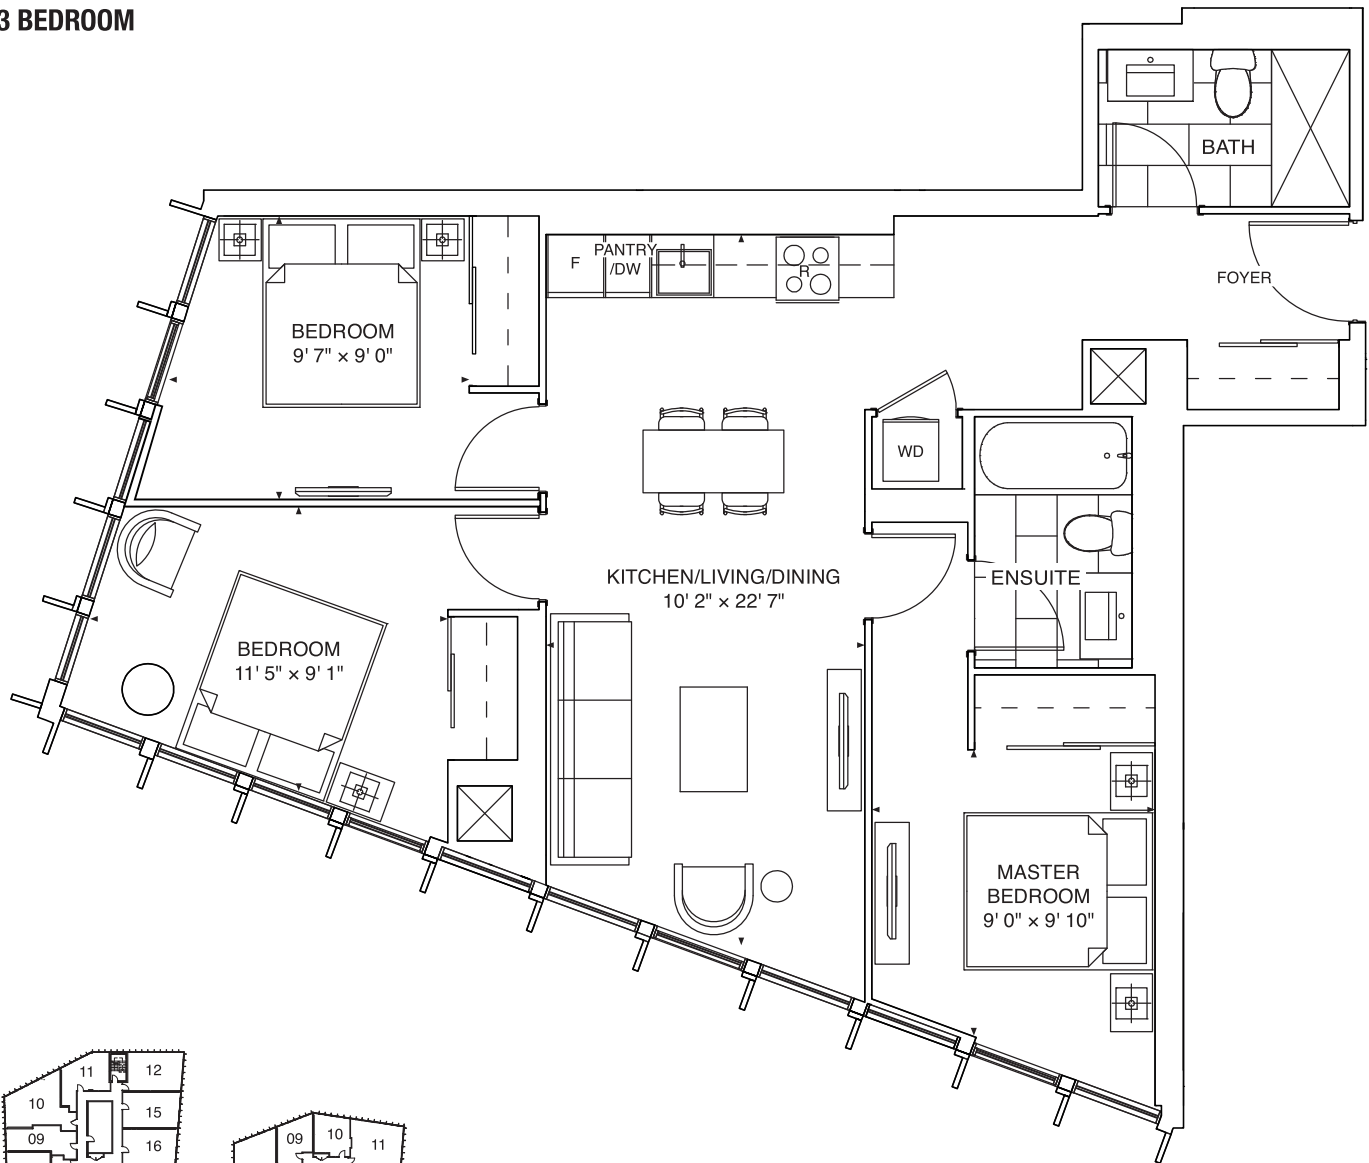

FLEUR

CHURCH X SHUTER

IRIS

870 sq.ft.

3 BEDROOM

FLOORS 7-11

FLOORS 12-27

*Prices, sizes and specifications subject to change without notice. E.&O.E. The dimensions shown of this plan are approximate and subject to normal construction variances. Actual useable floor space within the unit may vary from any stated floor areas or dimensions on this plan. Furniture is displayed for illustration purposes only and does not necessarily reflect the electrical plan for the suite. Suites are sold unfurnished. For more information on the method used for calculating the floor area of any unit, reference should be made to Builder Bulletin No. 22 published by Tarion.