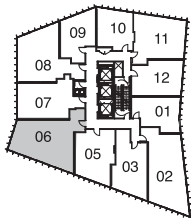

FLEUR

CHURCH X SHUTER

IRIS

870 sq.ft.

3 BEDROOM

FLOORS 7-11

FLOORS 12-27

*Prices, sizes and specifications subject to change without notice. E.&O.E. The dimensions shown of this plan are approximate and subject to normal construction variances. Actual useable floor space within the unit may vary from any stated floor areas or dimensions on this plan. Furniture is displayed for illustration purposes only and does not necessarily reflect the electrical plan for the suite. Suites are sold unfurnished. For more information on the method used for calculating the floor area of any unit, reference should be made to Builder Bulletin No. 22 published by Tarion.