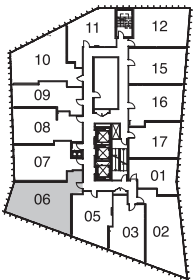

FLEUR

CHURCH X SHUTER

IRIS

870 sq.ft.

3 BEDROOM

FLOORS 7-11

FLOORS 12-27

*Prices, sizes and specifications subject to change without notice. E.&O.E. The dimensions shown of this plan are approximate and subject to normal construction variances. Actual useable floor space within the unit may vary from any stated floor areas or dimensions on this plan. Furniture is displayed for illustration purposes only and does not necessarily reflect the electrical plan for the suite. Suites are sold unfurnished. For more information on the method used for calculating the floor area of any unit, reference should be made to Builder Bulletin No. 22 published by Tarion.