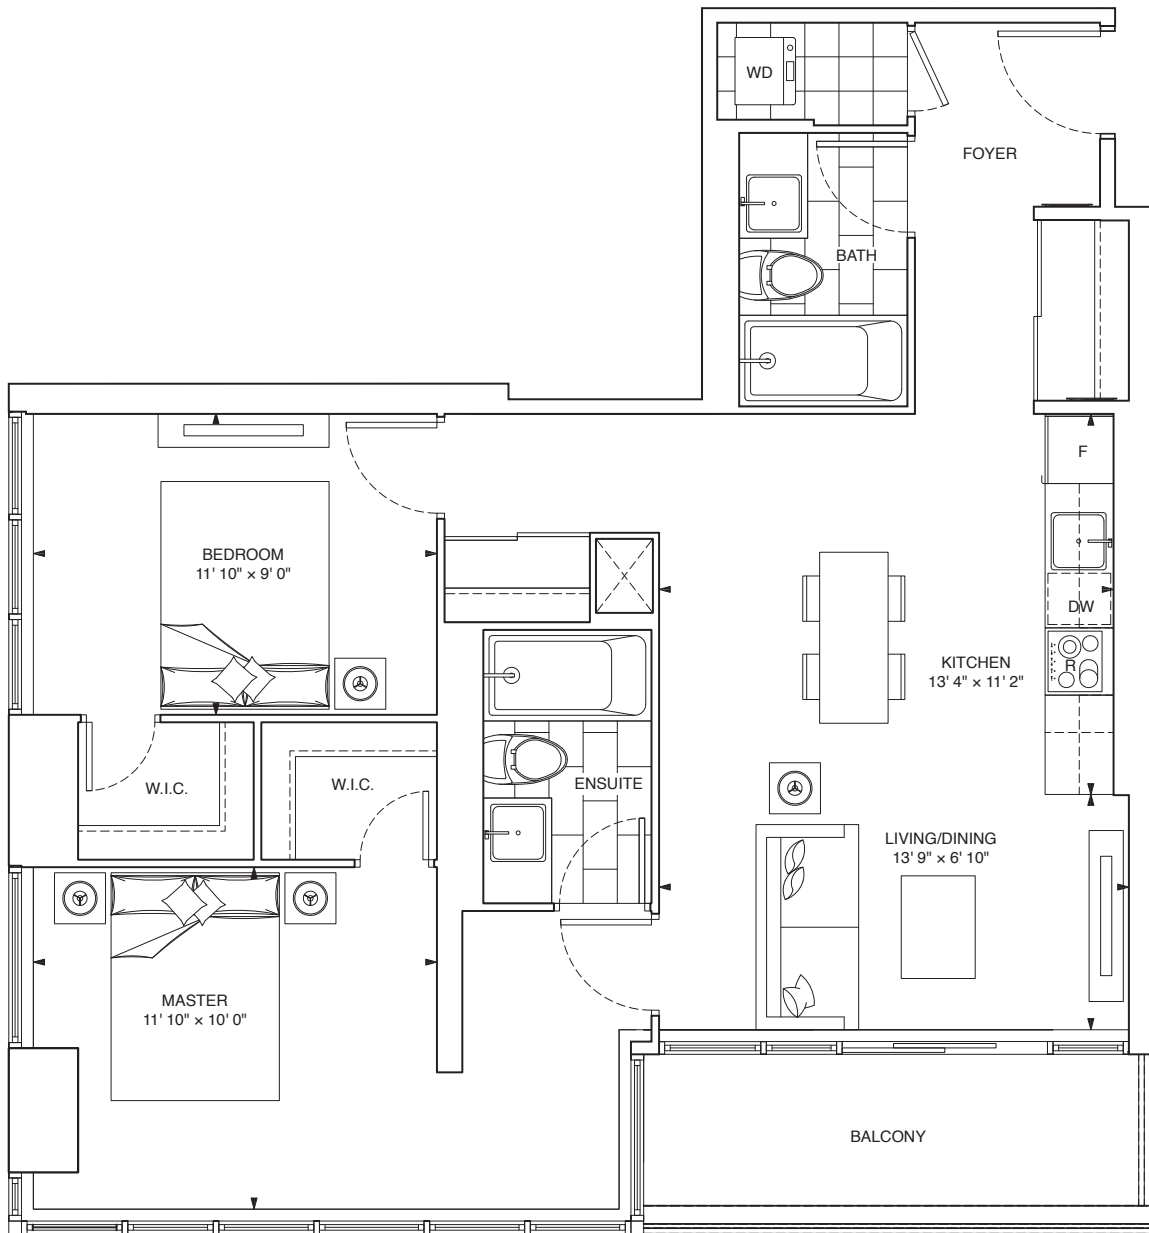

THE
EGLINTON
 YONGE AT HEART

HEATH
 2 BEDROOM
 871 sq.ft.

menkes.com

LOWER TOWER

Prices and specifications subject to change without notice. E.&O.E. The dimensions shown on this plan are approximate only. Actual useable floor space within the unit may vary from any stated floor areas or dimensions on this plan. For more information on the method used for calculating the floor area of any unit, reference should be made to Builder Bulletin No. 22 published by Tarion.