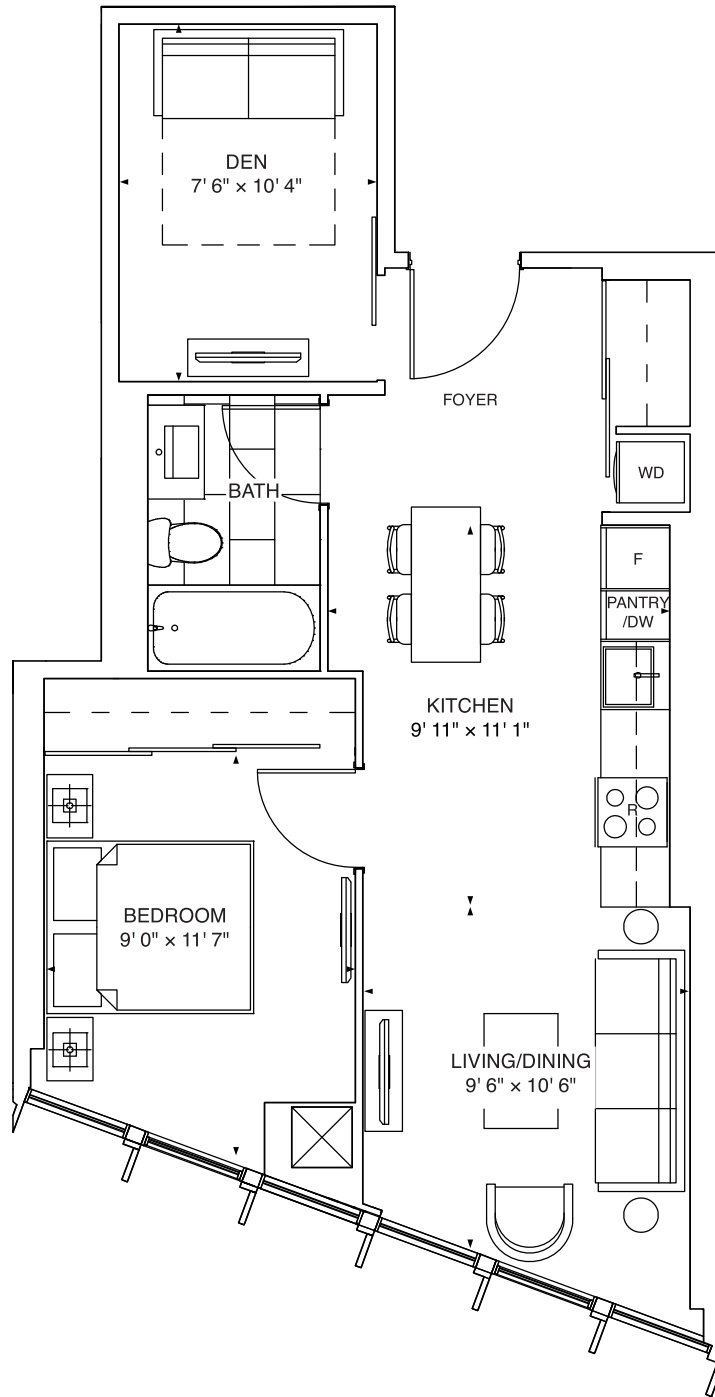

FLEUR

CHURCH X SHUTER

GERBERA

585 sq.ft.

1 BEDROOM + DEN

FLOORS 12-27

*Prices, sizes and specifications subject to change without notice. E.&O.E. The dimensions shown of this plan are approximate and subject to normal construction variances. Actual useable floor space within the unit may vary from any stated floor areas or dimensions on this plan. Furniture is displayed for illustration purposes only and does not necessarily reflect the electrical plan for the suite. Suites are sold unfurnished. For more information on the method used for calculating the floor area of any unit, reference should be made to Builder Bulletin No. 22 published by Tarion.