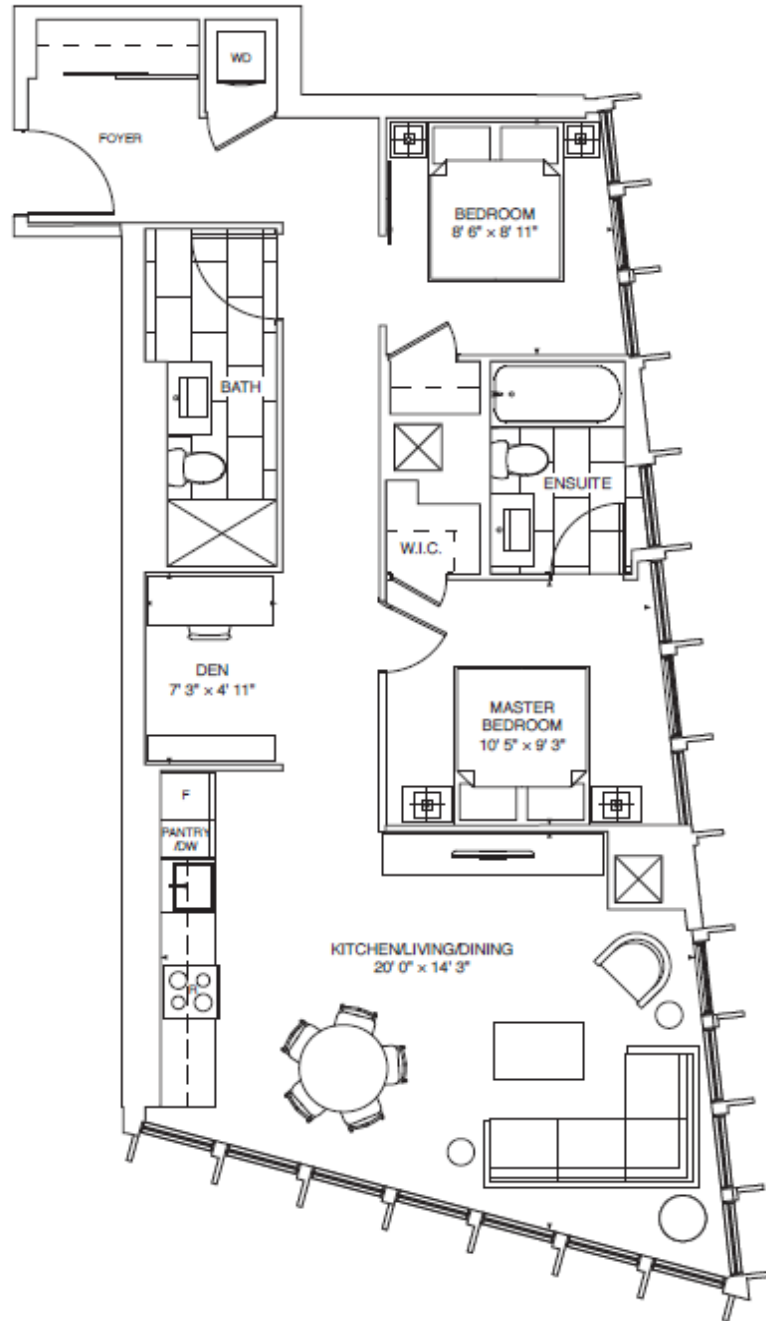

FLEUR

CHURCH X SHUTER

BIRCH

894 sq. ft.

2 BEDROOM + DEN

FLOORS 28-31