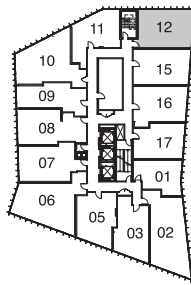

FLEUR

CHURCH X SHUTER

CLEMATIS

659 sq.ft.

1 BEDROOM + DEN

FLOOR 5

FLOOR 6

FLOORS 7-11

*Prices, sizes and specifications subject to change without notice. E.&O.E. The dimensions shown of this plan are approximate and subject to normal construction variances. Actual useable floor space within the unit may vary from any stated floor areas or dimensions on this plan. Furniture is displayed for illustration purposes only and does not necessarily reflect the electrical plan for the suite. Suites are sold unfurnished. For more information on the method used for calculating the floor area of any unit, reference should be made to Builder Bulletin No. 22 published by Tarion.