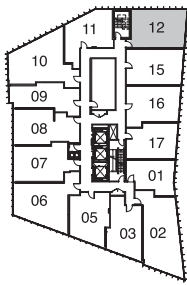

FLEUR

CHURCH X SHUTER

CLEMATIS

659 sq.ft.

1 BEDROOM + DEN

FLOOR 5

FLOOR 6

FLOORS 7-11

*Prices, sizes and specifications subject to change without notice. E.&O.E. The dimensions shown of this plan are approximate and subject to normal construction variances. Actual useable floor space within the unit may vary from any stated floor areas or dimensions on this plan. Furniture is displayed for illustration purposes only and does not necessarily reflect the electrical plan for the suite. Suites are sold unfurnished. For more information on the method used for calculating the floor area of any unit, reference should be made to Builder Bulletin No. 22 published by Tarion.