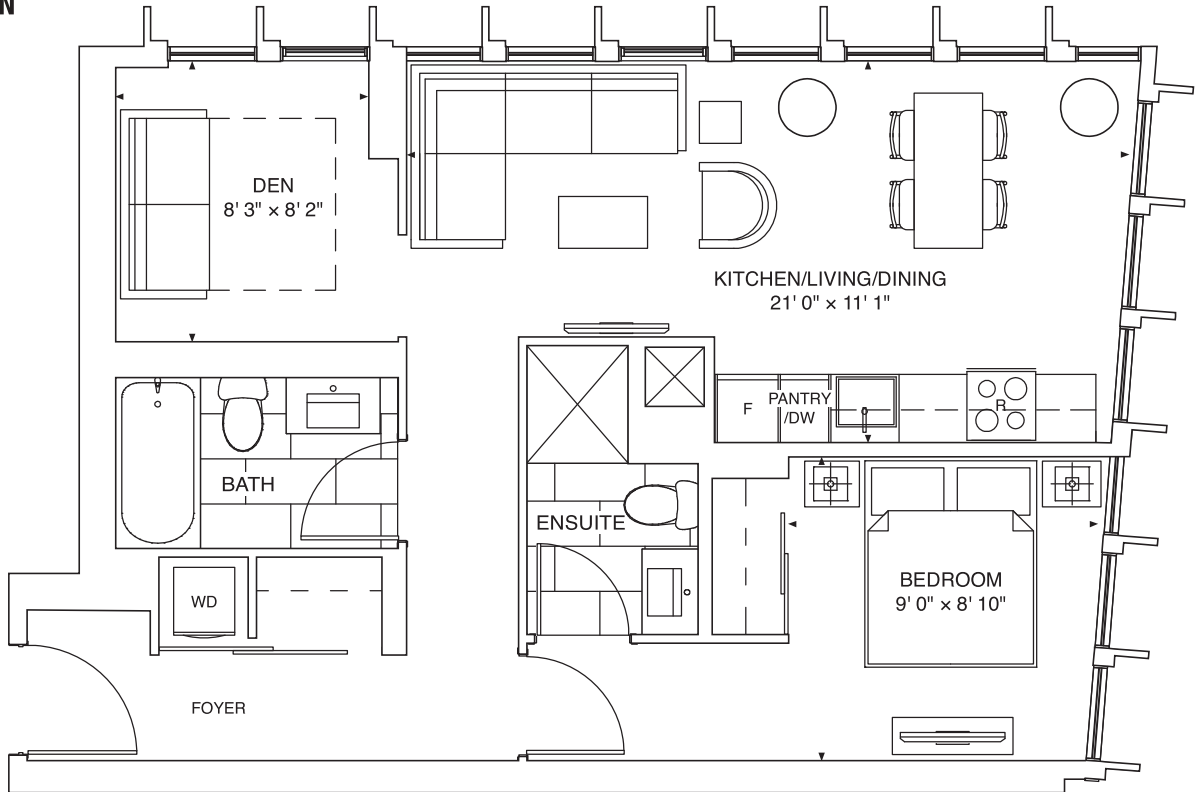

FLEUR

CHURCH X SHUTER

CLEMATIS

659 sq.ft.

1 BEDROOM + DEN

FLOOR 5

FLOOR 6

FLOORS 7-11

*Prices, sizes and specifications subject to change without notice. E.&O.E. The dimensions shown of this plan are approximate and subject to normal construction variances. Actual useable floor space within the unit may vary from any stated floor areas or dimensions on this plan. Furniture is displayed for illustration purposes only and does not necessarily reflect the electrical plan for the suite. Suites are sold unfurnished. For more information on the method used for calculating the floor area of any unit, reference should be made to Builder Bulletin No. 22 published by Tarion.