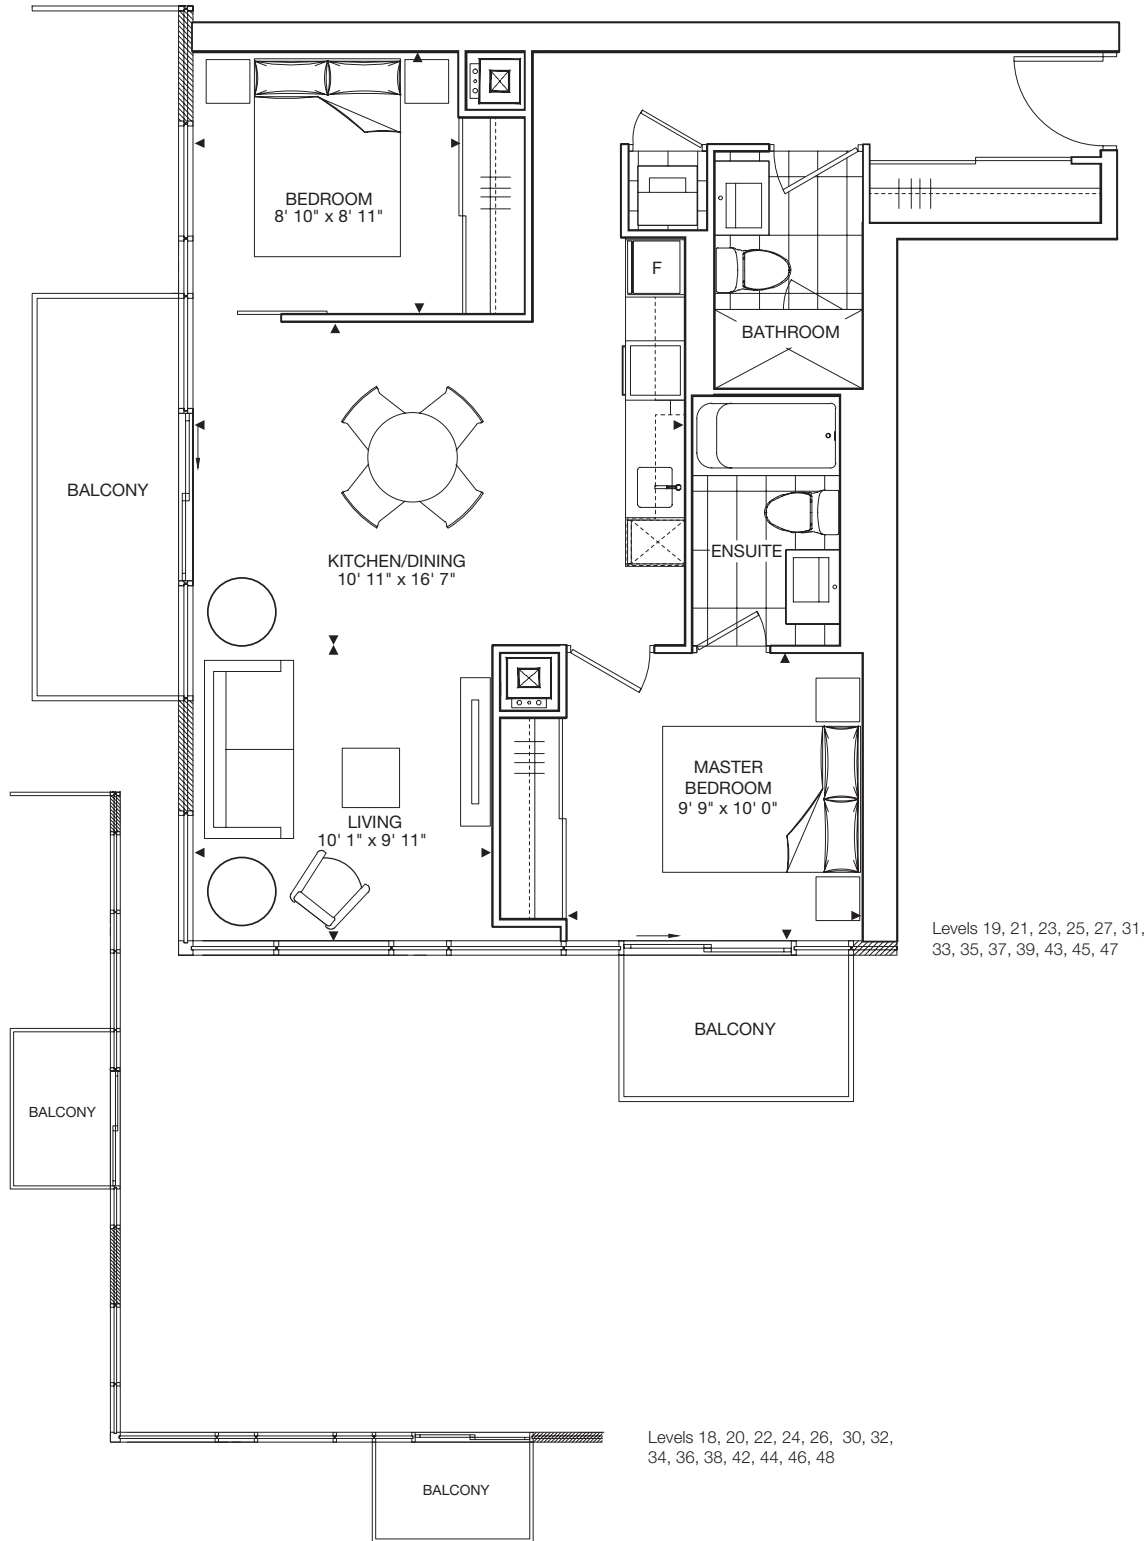

The Charcoal (Optional)

782 sq.ft. - 2 Bedroom

menkes
menkes.com