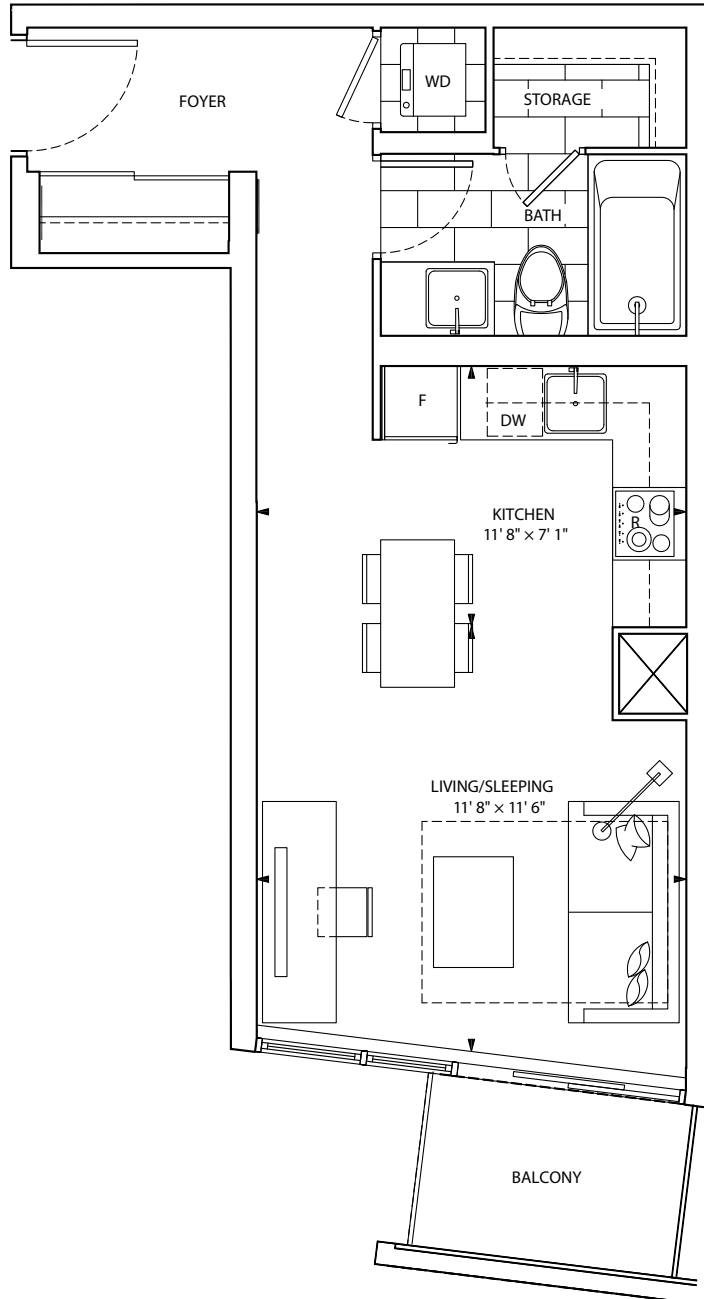

**CASTLEFIELD**  
**STUDIO**  
 412 sq.ft.

menkes.com

11TH - 35TH FLOOR

Prices and specifications subject to change without notice. E.&O.E. The dimensions shown on this plan are approximate only. Actual useable floor space within the unit may vary from any stated floor areas or dimensions on this plan. For more information on the method used for calculating the floor area of any unit, reference should be made to Builder Bulletin No. 22 published by Tarion.