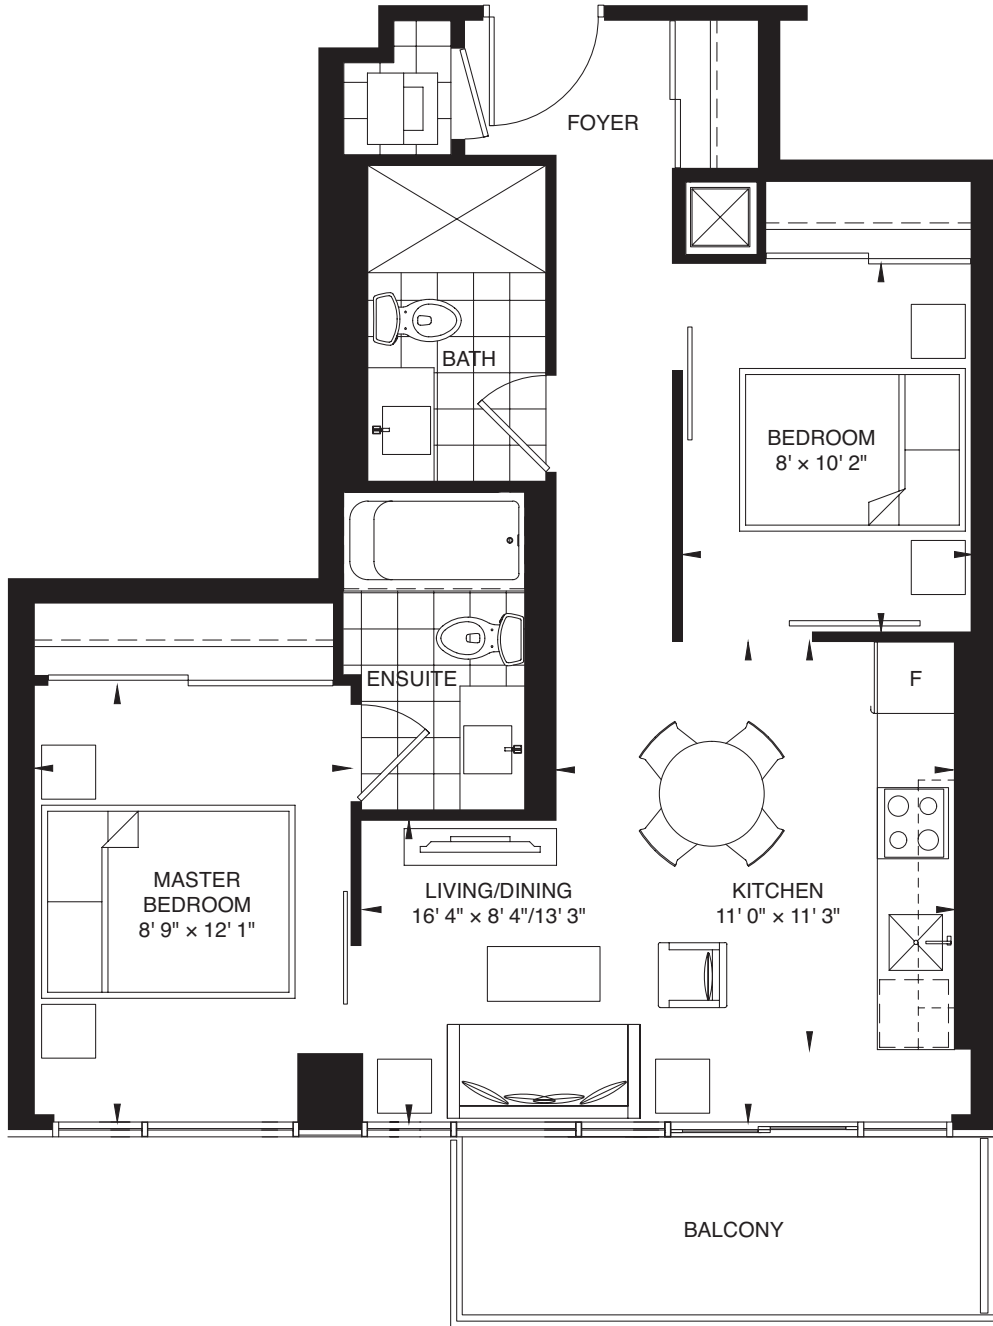

672 sq.ft. | 2 Bedroom

CAMERON

LOWER TYPICAL FLOOR