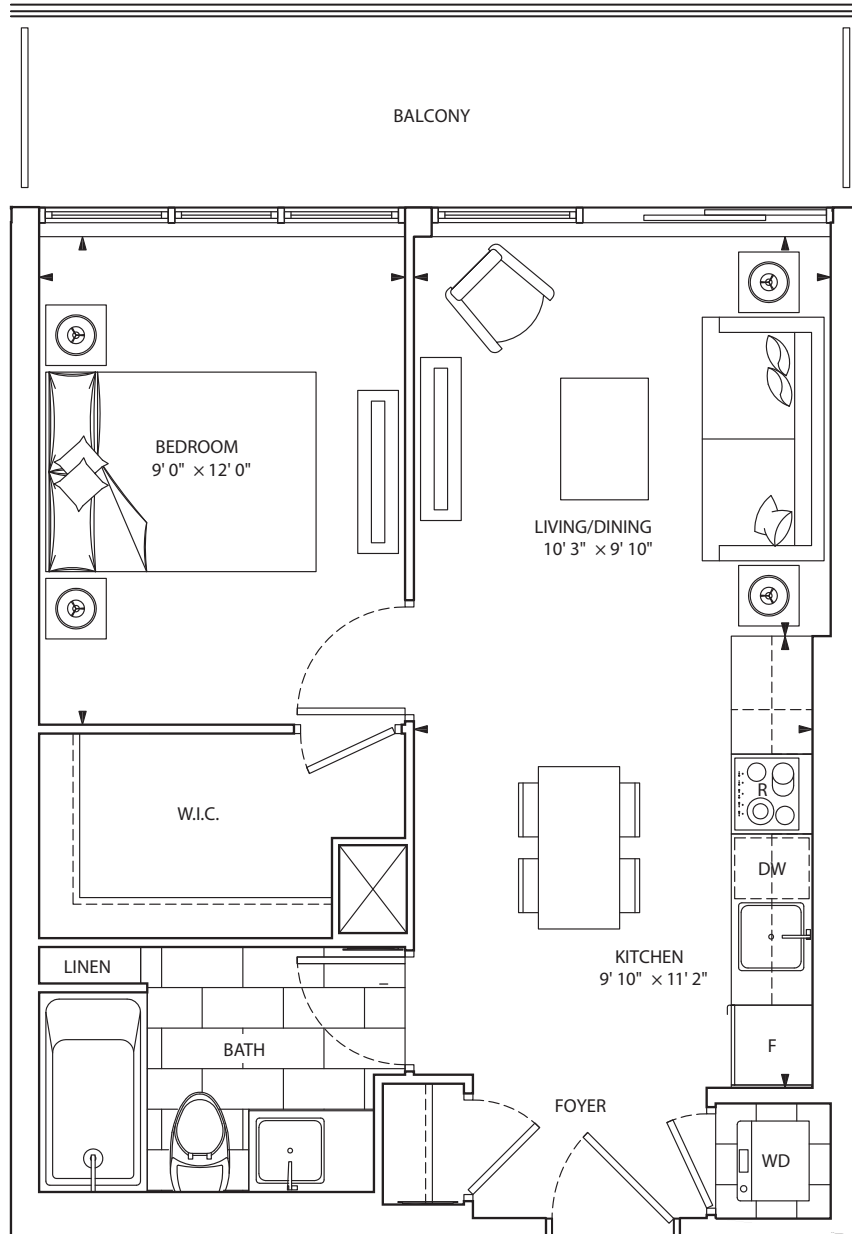

THE
EGLINTON
 YONGE AT HEART

BROADWAY
 1 BEDROOM
 514 sq.ft.

9TH FLOOR

10TH FLOOR

11TH - 35TH FLOOR

menkes.com

Prices and specifications subject to change without notice. E.&O.E. The dimensions shown on this plan are approximate only. Actual useable floor space within the unit may vary from any stated floor areas or dimensions on this plan. For more information on the method used for calculating the floor area of any unit, reference should be made to Builder Bulletin No. 22 published by Tarion.