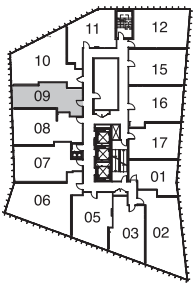

FLEUR

CHURCH × SHUTER

BONSAI

531 sq.ft.

1 BEDROOM

FLOORS 7-11

*Prices, sizes and specifications subject to change without notice. E.&O.E. The dimensions shown of this plan are approximate and subject to normal construction variances. Actual useable floor space within the unit may vary from any stated floor areas or dimensions on this plan. Furniture is displayed for illustration purposes only and does not necessarily reflect the electrical plan for the suite. Suites are sold unfurnished. For more information on the method used for calculating the floor area of any unit, reference should be made to Builder Bulletin No. 22 published by Tarion.