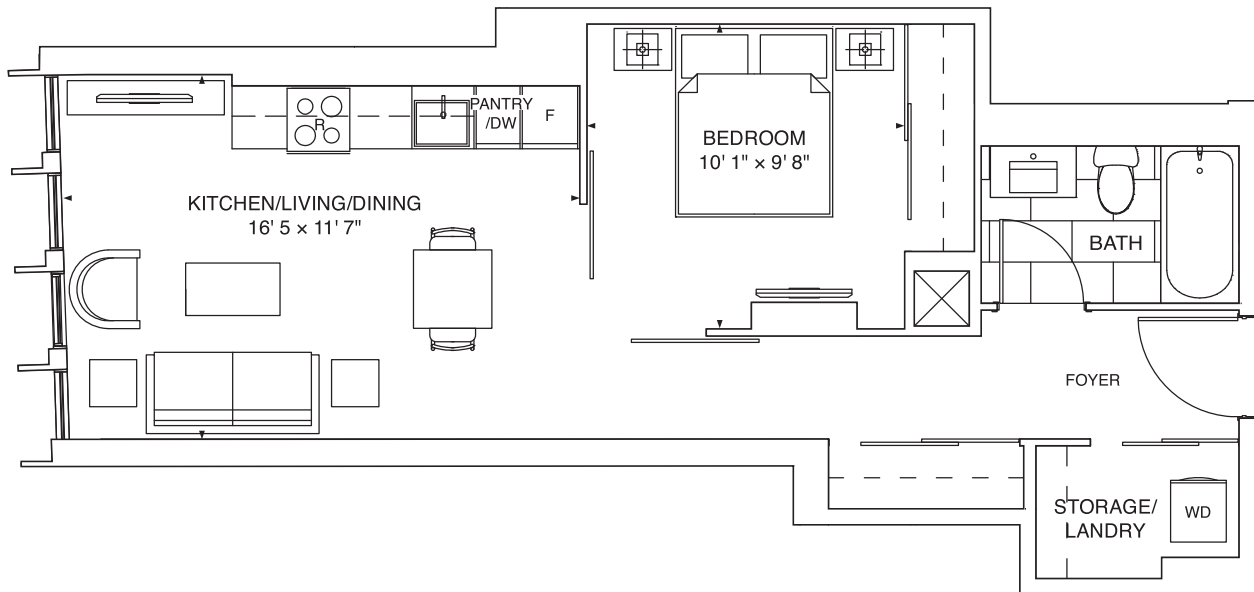

FLEUR

CHURCH × SHUTER

BONSAI

531 sq.ft.

1 BEDROOM

FLOORS 7-11

*Prices, sizes and specifications subject to change without notice. E.&O.E. The dimensions shown of this plan are approximate and subject to normal construction variances. Actual useable floor space within the unit may vary from any stated floor areas or dimensions on this plan. Furniture is displayed for illustration purposes only and does not necessarily reflect the electrical plan for the suite. Suites are sold unfurnished. For more information on the method used for calculating the floor area of any unit, reference should be made to Builder Bulletin No. 22 published by Tarion.