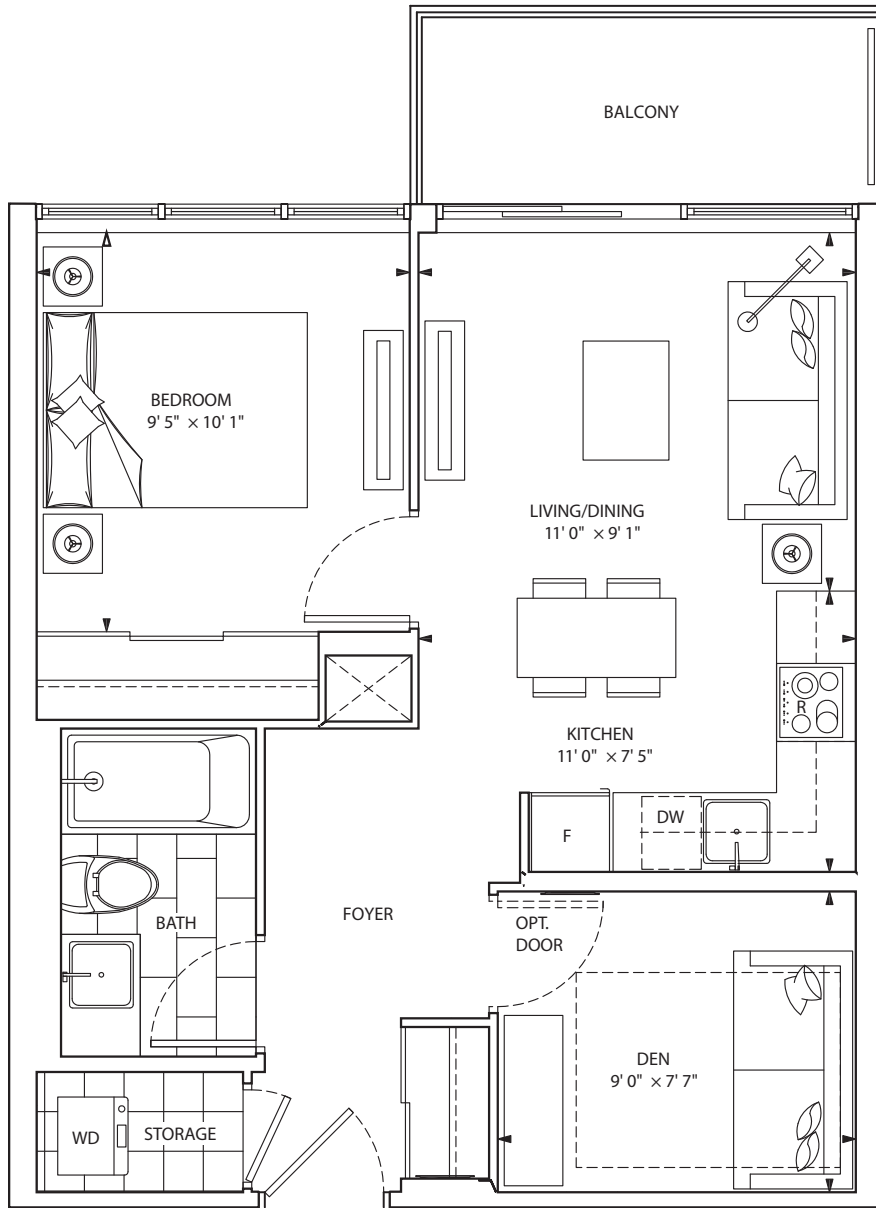

THE  
**EGLINTON**  
 YONGE AT HEART

**BELSIZE**  
 1 BEDROOM + DEN  
 543 sq.ft.

9TH FLOOR

10TH FLOOR

11TH - 35TH FLOOR

menkes.com

Prices and specifications subject to change without notice. E.&O.E. The dimensions shown on this plan are approximate only. Actual useable floor space within the unit may vary from any stated floor areas or dimensions on this plan. For more information on the method used for calculating the floor area of any unit, reference should be made to Builder Bulletin No. 22 published by Tarion.