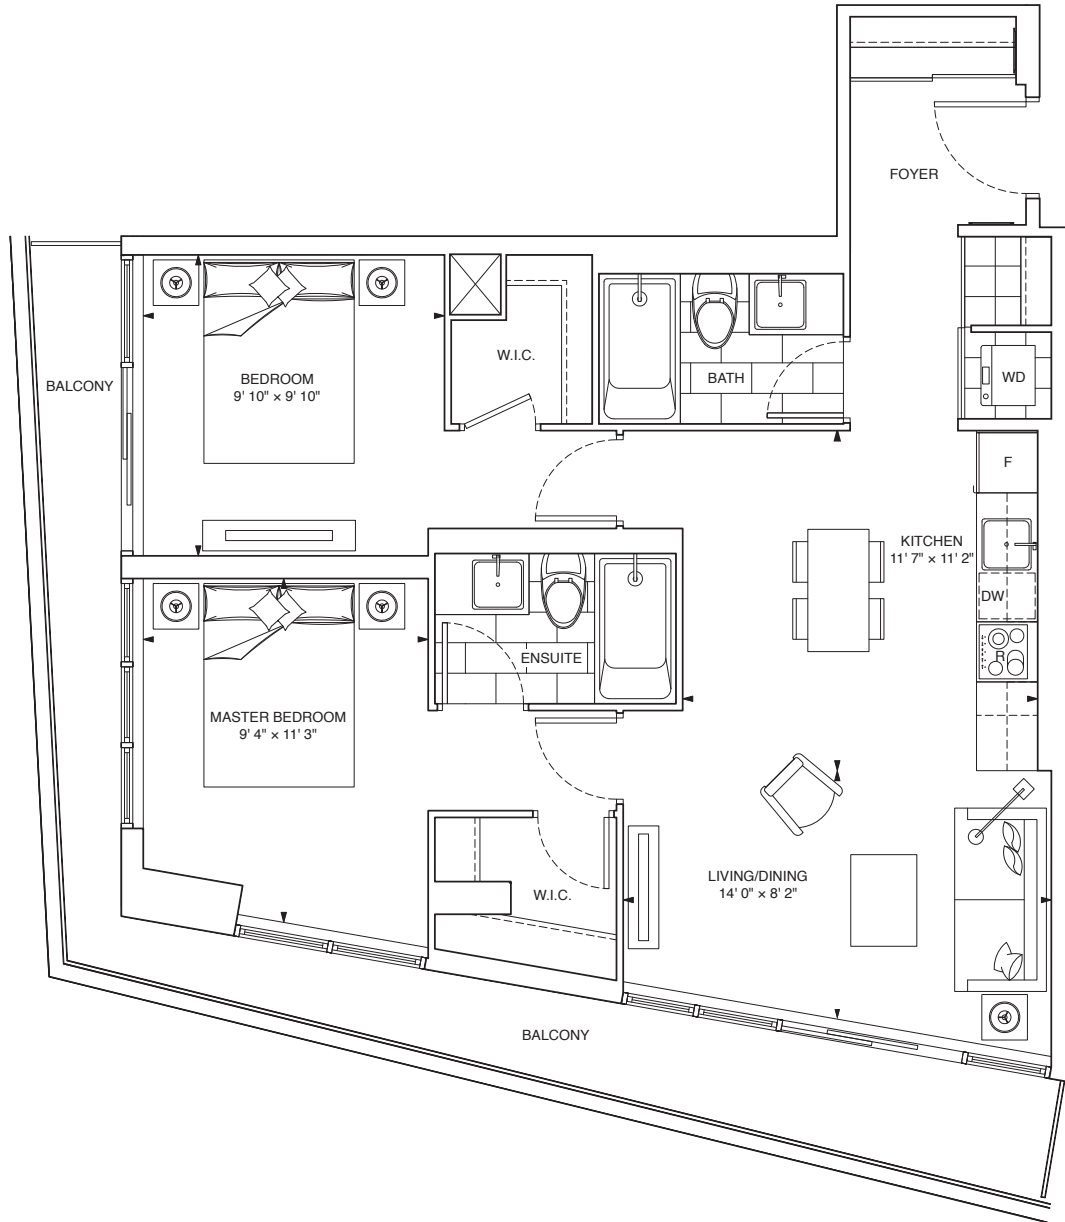

THE
EGLINTON
 YONGE AT HEART

AVENUE
 2 BEDROOM
 812 sq.ft.

LOWER TOWER

UPPER TOWER

UPPER TOWER

menkes.com

Prices and specifications subject to change without notice. E.&O.E. The dimensions shown on this plan are approximate only. Actual useable floor space within the unit may vary from any stated floor areas or dimensions on this plan. For more information on the method used for calculating the floor area of any unit, reference should be made to Builder Bulletin No. 22 published by Tarion.