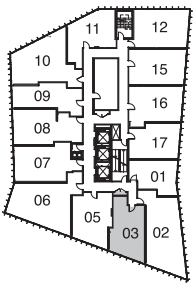

FLEUR

CHURCH X SHUTER

ASTER

569 sq.ft.

1 BEDROOM + DEN

FLOORS 7-11

*Prices, sizes and specifications subject to change without notice. E.&O.E. The dimensions shown of this plan are approximate and subject to normal construction variances. Actual useable floor space within the unit may vary from any stated floor areas or dimensions on this plan. Furniture is displayed for illustration purposes only and does not necessarily reflect the electrical plan for the suite. Suites are sold unfurnished. For more information on the method used for calculating the floor area of any unit, reference should be made to Builder Bulletin No. 22 published by Tarion.