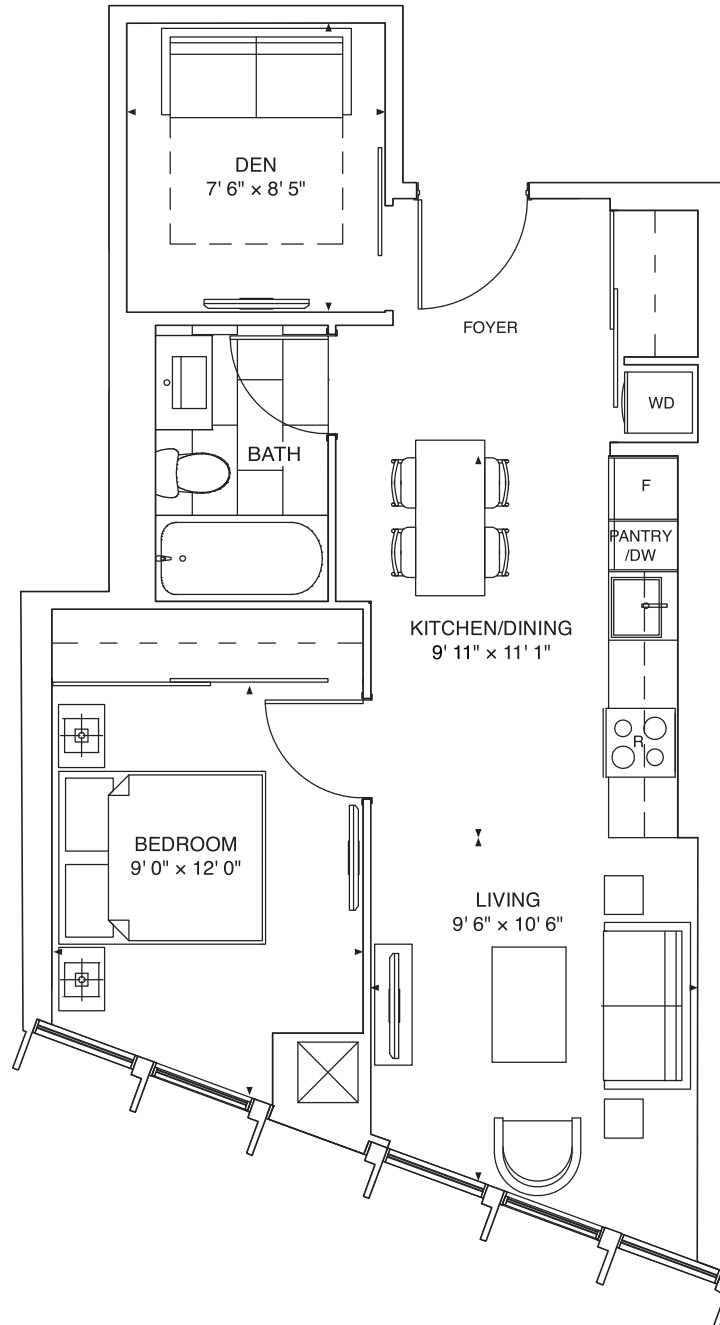

FLEUR

CHURCH X SHUTER

ASTER

569 sq.ft.

1 BEDROOM + DEN

FLOORS 7-11

*Prices, sizes and specifications subject to change without notice. E.&O.E. The dimensions shown of this plan are approximate and subject to normal construction variances. Actual useable floor space within the unit may vary from any stated floor areas or dimensions on this plan. Furniture is displayed for illustration purposes only and does not necessarily reflect the electrical plan for the suite. Suites are sold unfurnished. For more information on the method used for calculating the floor area of any unit, reference should be made to Builder Bulletin No. 22 published by Tarion.