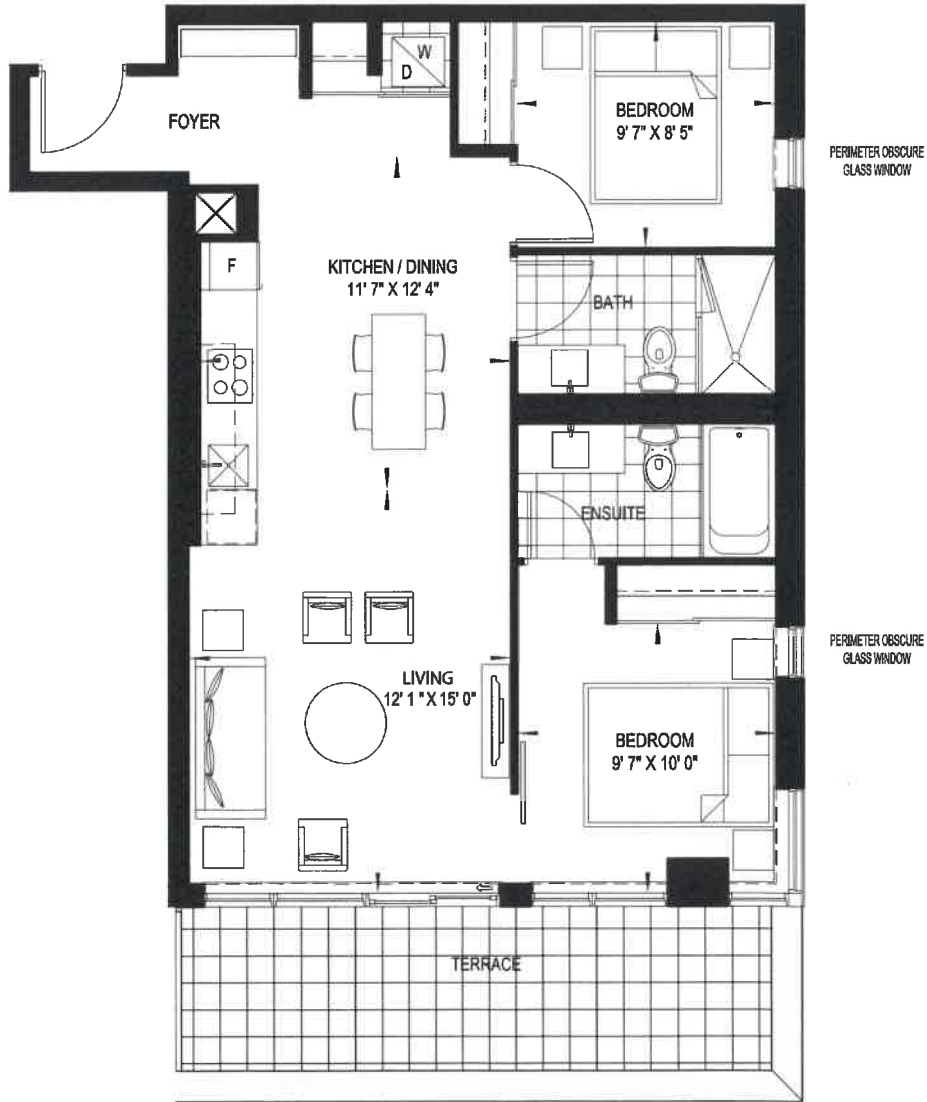

791 sq.ft. | 2 Bedroom

ARGYLE

Prices and specifications subject to change without notice. E.&O.E. The dimensions shown on this plan are approximate only. Actual usable floor space within the unit may vary from any stated floor areas or dimensions on this plan. For more information on the method used for calculating the floor area of any unit, reference should be made to Builder Bulletin No. 22 published by Taton.

2ND FLOOR