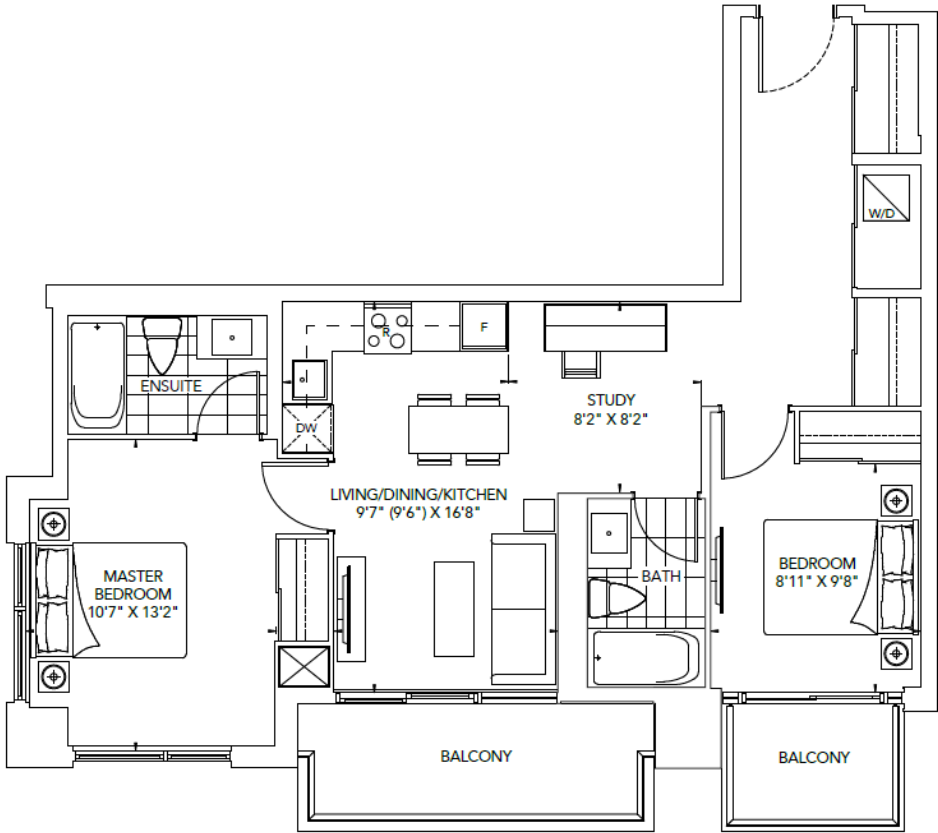

2U+S

2 Bedroom + Study | 803 sq.ft

Floor 3

West Tower